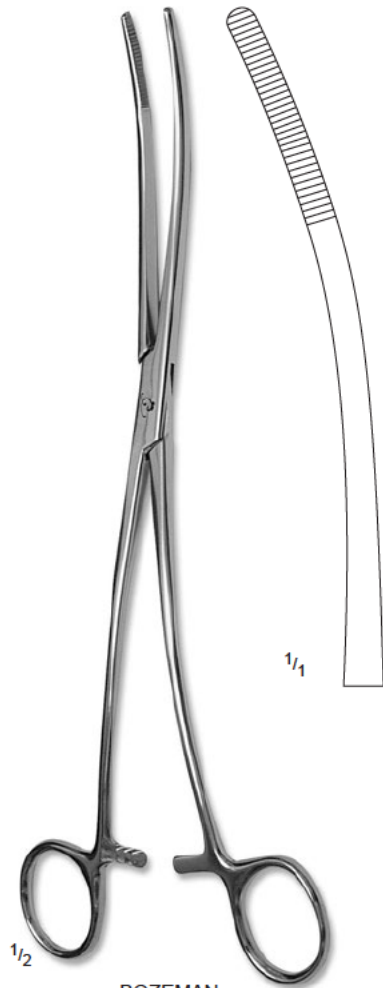

Sinus & Dressing Forceps

LISTER
 PG. 01.13 – PG. 01.18

PG. 01.13
 13 cm / 5 1/8"

PG. 01.15
 15 cm / 6"

PG. 01.18
 18 cm / 7"

BRYANT
 PG. 04.13
 13 cm / 5"

GROSS MAIER
 PG. 11.20 - PG. 14.26

PG. 11.20	20 cm / 8"	PG. 12.20
PG. 11.22	22 cm / 8 3/4"	PG. 12.22
PG. 13.26	26 cm / 10 1/4"	PG. 14.26

Swab Forceps, Sponge Holding Forceps

CHERON
PG. 23.75
25 cm / 10"

RAMPLEY
PG. 25.18 – PG. 26.25

PG. 26.25
25 cm / 10"

Dressing & Sponge Forceps

BOZEMAN
PG. 34.26
 26 cm / 10 ¹/₄"

FOERSTER
PG. 36.18 – PG. 38.25

PG. 38.25
 24 cm / 9 ¹/₂"

PG. 38.24
 24 cm / 9 ¹/₂"

PG. 36.18 – 18 cm / 7 ¹/₈" – **PG. 36.19**
PG. 37.24 – 24 cm / 9 ¹/₂" – **PG. 37.25**