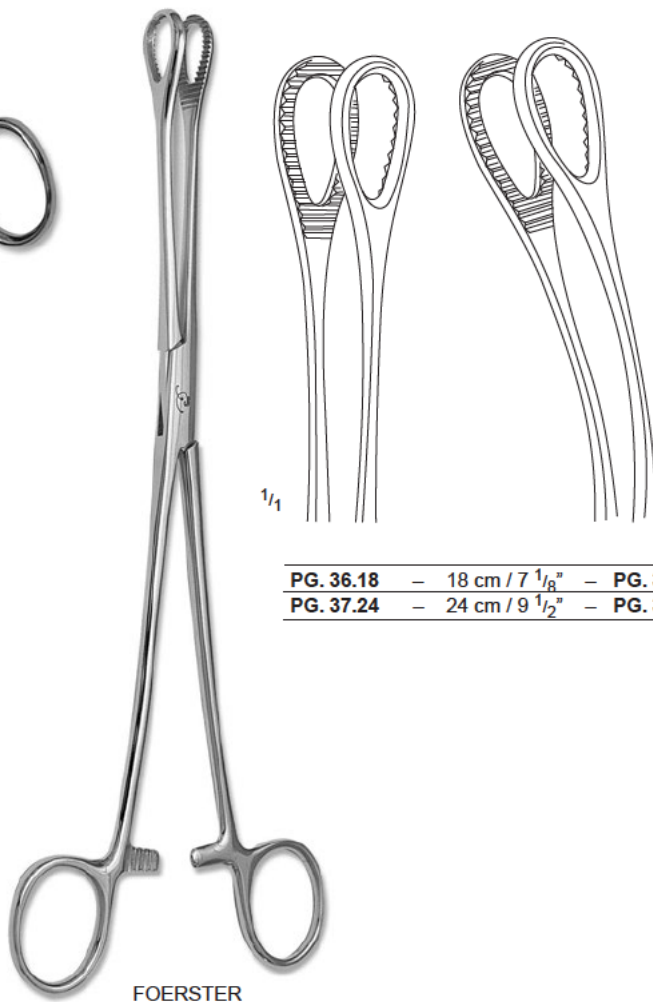

Sinus & Dressing Forceps

LISTER
 PG. 01.13 – PG. 01.18

PG. 01.13
 13 cm / 5 1/8"

PG. 01.15
 15 cm / 6"

PG. 01.18
 18 cm / 7"

BRYANT
 PG. 04.13
 13 cm / 5"

GROSS MAIER
 PG. 11.20 - PG. 14.26

PG. 11.20	20 cm / 8"	PG. 12.20
PG. 11.22	22 cm / 8 3/4"	PG. 12.22
PG. 13.26	26 cm / 10 1/4"	PG. 14.26

Swab Forceps, Sponge Holding Forceps

CHERON
PG. 23.75
25 cm / 10"

RAMPLEY
PG. 25.18 – PG. 26.25

PG. 26.25
25 cm / 10"

Dressing & Sponge Forceps

BOZEMAN
PG. 34.26
 26 cm / 10 ¹/₄"

FOERSTER
PG. 36.18 – PG. 38.25

PG. 38.25
 24 cm / 9 ¹/₂"

PG. 38.24
 24 cm / 9 ¹/₂"

PG. 36.18 – 18 cm / 7 ¹/₈" – **PG. 36.19**
PG. 37.24 – 24 cm / 9 ¹/₂" – **PG. 37.25**