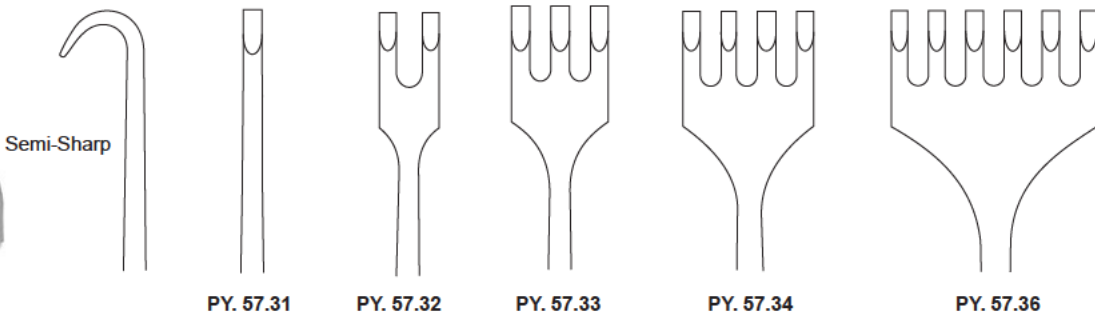

Retractors, Hooks

VOLKMANN
PY. 57.21 – PY. 62.22
22 cm / 8 $\frac{3}{4}$ "