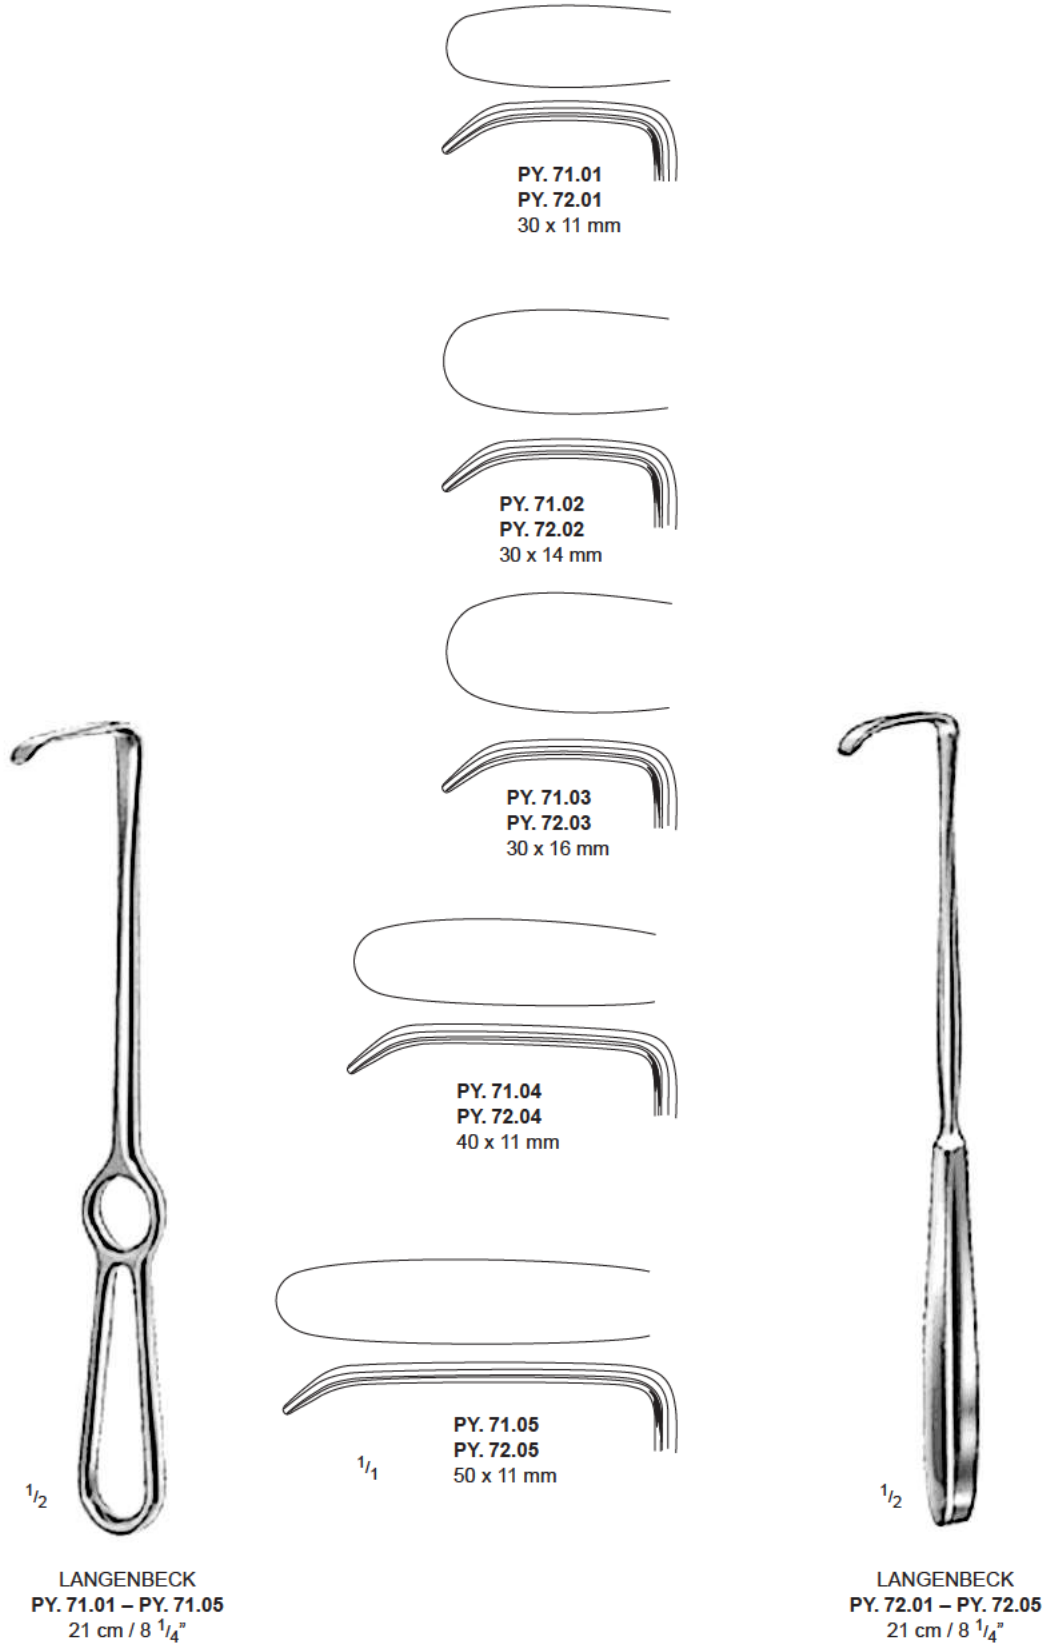

Retractors

Retractors, Hooks

VOLKMANN
PY. 57.21 – PY. 62.22
22 cm / 8 $\frac{3}{4}$ "

Retractors

VOLKMANN
PY. 58.02 – PY. 58.26
21.5 cm / 8 $\frac{1}{2}$ "

Retractors

KOCHER
PY. 63.02 – PY. 63.16
22 cm / 8 $\frac{3}{4}$ "

Retractors

Retractors

PY. 74.07
7 Prongs
70 x 70 mm

PY. 74.06
6 Prongs
50 x 60 mm

PY. 74.05
5 Prongs
45 x 50 mm

PY. 74.22
4 Prongs
40 x 40 mm

1/2

ISRAEL
PY. 74.07 – PY. 74.22
25 cm / 10"

1/4

Retractors

ZENKER
PY. 84.25 – PY. 86.99

PY. 84.25
35 x 8 mm
25 cm / 10"

PY. 85.26
60 x 12 mm
26 cm / 10 1/4"

PY. 86.75
75 x 12 mm
27.5 cm / 10 3/4"

PY. 86.85
85 x 20 mm
29 cm / 11 1/4"

PY. 86.99
100 x 25 mm
30 cm / 12"

PZ. 39.17
 16 cm / 6 1/4"

PZ. 39.20
 20 cm / 8"

PZ. 39.21
 20 cm / 8"

PZ. 39.26
 26 cm / 10 1/4"

Sharp

PZ. 39.27
 26 cm / 10 1/4"

Blunt

Self-retaining Retractors