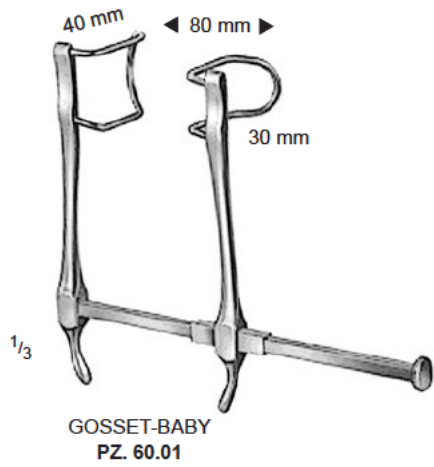

PZ. 39.17
 16 cm / 6 1/4"

PZ. 39.20
 20 cm / 8"

PZ. 39.21
 20 cm / 8"

PZ. 39.26
 26 cm / 10 1/4"

Sharp

PZ. 39.27
 26 cm / 10 1/4"

Blunt

Self-retaining Retractors

Self-retaining Retractors

BECKMANN-ADSON
PZ. 40.51 – PZ. 40.54
31 cm / 12 1/4"
4 x 4 teeth

PZ. 40.51
Sharp

PZ. 40.52
Blunt

PZ. 40.53
Sharp

PZ. 40.54
Blunt

Abdominal Retractors

Abdominal Retractors

RICARD
PZ. 59.00 – 28 cm / 11"
PZ. 59.01 – 30 cm / 12"
complete

Abdominal Retractors

Abdominal Retractors

BALFOUR BABY
PZ. 66.01

BALFOUR
PZ. 69.10

BALFOUR
PZ. 70.15 - Maximum Spread 180 mm
PZ. 70.17 - Maximum Spread 250 mm

Abdominal Retractors

Abdominal Retractors