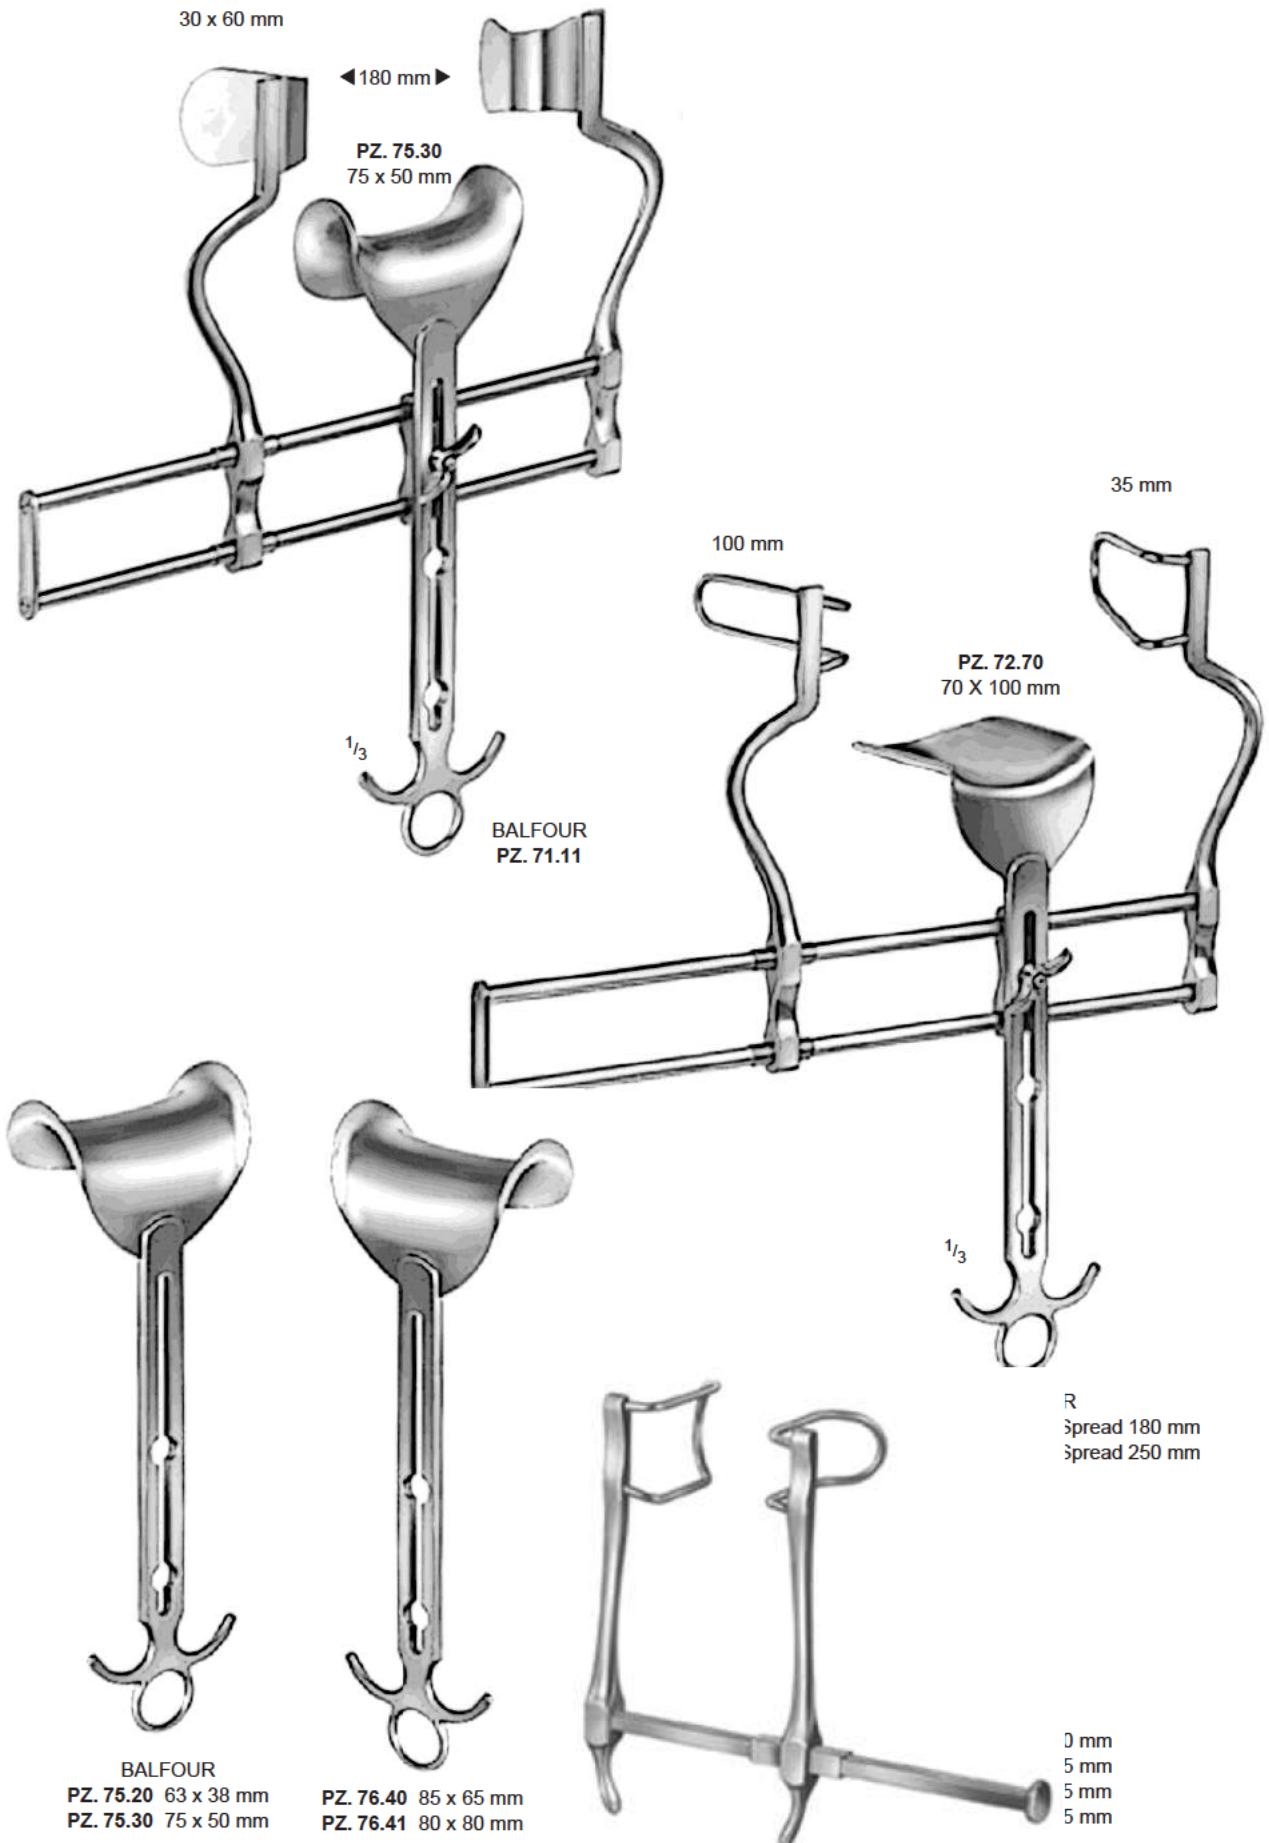

PZ. 39.17
 16 cm / 6 1/4"

PZ. 39.20
 20 cm / 8"

PZ. 39.21
 20 cm / 8"

PZ. 39.26
 26 cm / 10 1/4"

Sharp

PZ. 39.27
 26 cm / 10 1/4"

Blunt

Self-retaining Retractors

Self-retaining Retractors

BECKMANN-ADSON
PZ. 40.51 – PZ. 40.54
31 cm / 12 1/4"
4 x 4 teeth

PZ. 40.51
Sharp

PZ. 40.52
Blunt

PZ. 40.53
Sharp

PZ. 40.54
Blunt

Abdominal Retractors

Abdominal Retractors

RICARD
PZ. 59.00 – 28 cm / 11"
PZ. 59.01 – 30 cm / 12"
complete

Abdominal Retractors

Abdominal Retractors

BALFOUR BABY
PZ. 66.01

BALFOUR
PZ. 69.10

BALFOUR
PZ. 70.15 - Maximum Spread 180 mm
PZ. 70.17 - Maximum Spread 250 mm

Abdominal Retractors

Abdominal Retractors