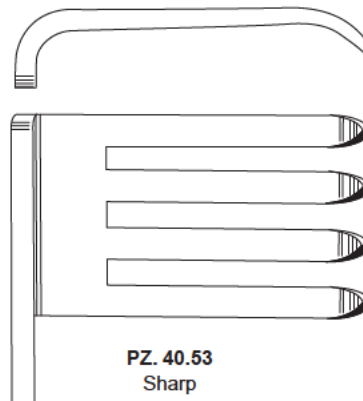

PZ. 39.17
 16 cm / 6 1/4"

PZ. 39.20
 20 cm / 8"

PZ. 39.21
 20 cm / 8"

PZ. 39.26
 26 cm / 10 1/4"

Sharp

PZ. 39.27
 26 cm / 10 1/4"

Blunt

Self-retaining Retractors

Self-retaining Retractors

BECKMANN-ADSON
PZ. 40.51 – PZ. 40.54
31 cm / 12 1/4"
4 x 4 teeth

PZ. 40.51
Sharp

PZ. 40.52
Blunt

PZ. 40.53
Sharp

PZ. 40.54
Blunt

Abdominal Retractors

Abdominal Retractors

RICARD
PZ. 59.00 – 28 cm / 11"
PZ. 59.01 – 30 cm / 12"
complete

Abdominal Retractors

Abdominal Retractors

BALFOUR BABY
PZ. 66.01

BALFOUR
PZ. 69.10

BALFOUR
PZ. 70.15 - Maximum Spread 180 mm
PZ. 70.17 - Maximum Spread 250 mm