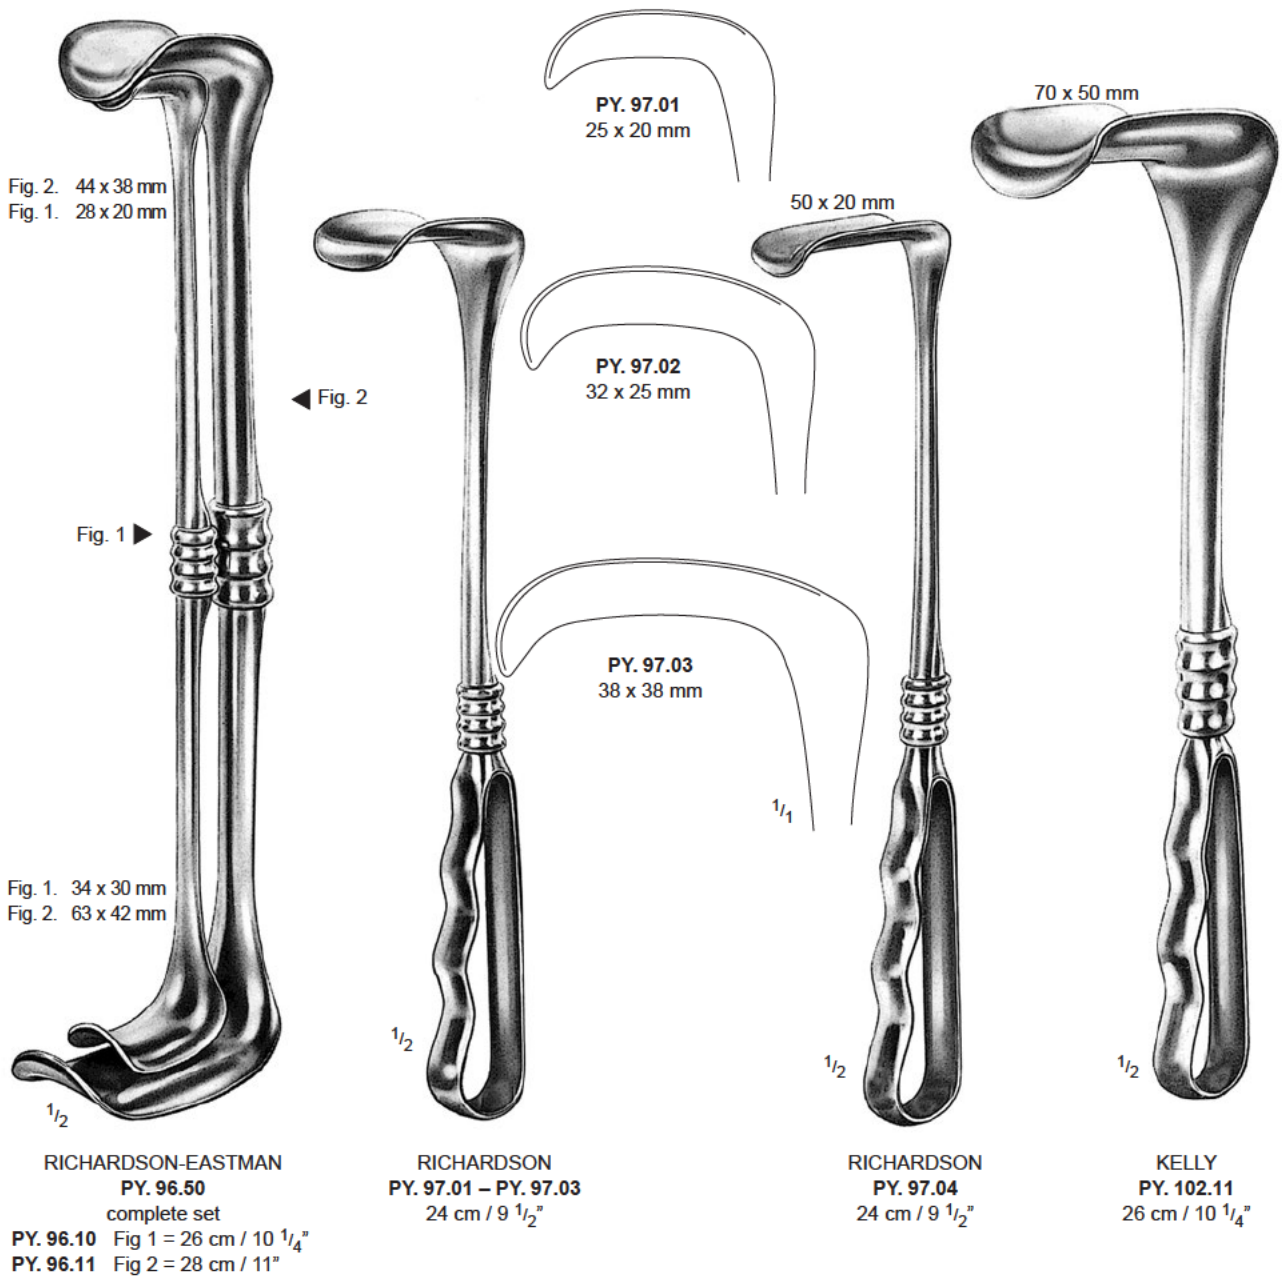

1/4

Retractors

ZENKER
PY. 84.25 – PY. 86.99

PY. 84.25
35 x 8 mm
25 cm / 10"

PY. 85.26
60 x 12 mm
26 cm / 10 1/4"

PY. 86.75
75 x 12 mm
27.5 cm / 10 3/4"

PY. 86.85
85 x 20 mm
29 cm / 11 1/4"

PY. 86.99
100 x 25 mm
30 cm / 12"

Retractors

Retractors

FRITSCH
PY. 91.23 – PY. 92.85
23 cm / 9"

Retractors

Retractors

DOYEN
PY. 94.80
24 cm / 9 $\frac{1}{2}$ "

a mm	b mm	Slightly Concave	Medium Hollow
55	35	PY. 98.31	PY. 99.31
85	35	PY. 98.32	PY. 99.32
115	35	PY. 98.33	PY. 99.33
55	45	PY. 98.41	PY. 99.41
85	45	PY. 98.42	PY. 99.42
115	45	PY. 98.43	PY. 99.43
160	45	PY. 98.44	PY. 99.44
55	60	PY. 98.61	PY. 99.61
85	60	PY. 98.62	PY. 99.62
115	60	PY. 98.63	PY. 99.63
160	60	PY. 98.64	PY. 99.64

Retractors

Splanchnic Retractors

Splanchnic Retractors

Deaver Retractors

Deaver Retractors

PY. 118.03
30 cm / 12"

PY. 118.04
30 cm / 12"

PY. 118.05 – 75 mm
30 cm / 12"

WEITLANER
PZ. 20.20 – PZ. 20.21
20 cm / 8"
3 x 4 teeth

WEITLANER
PZ. 29.13 – PZ. 30.16
3 x 4 teeth

Self-retaining Retractors

PZ. 38.26
Sharp
3 x 4 teeth

PZ. 38.27
Blunt
3 x 4 teeth

ADSON
PZ. 38.26 – PZ. 38.37
26.5 cm / 10 1/2"