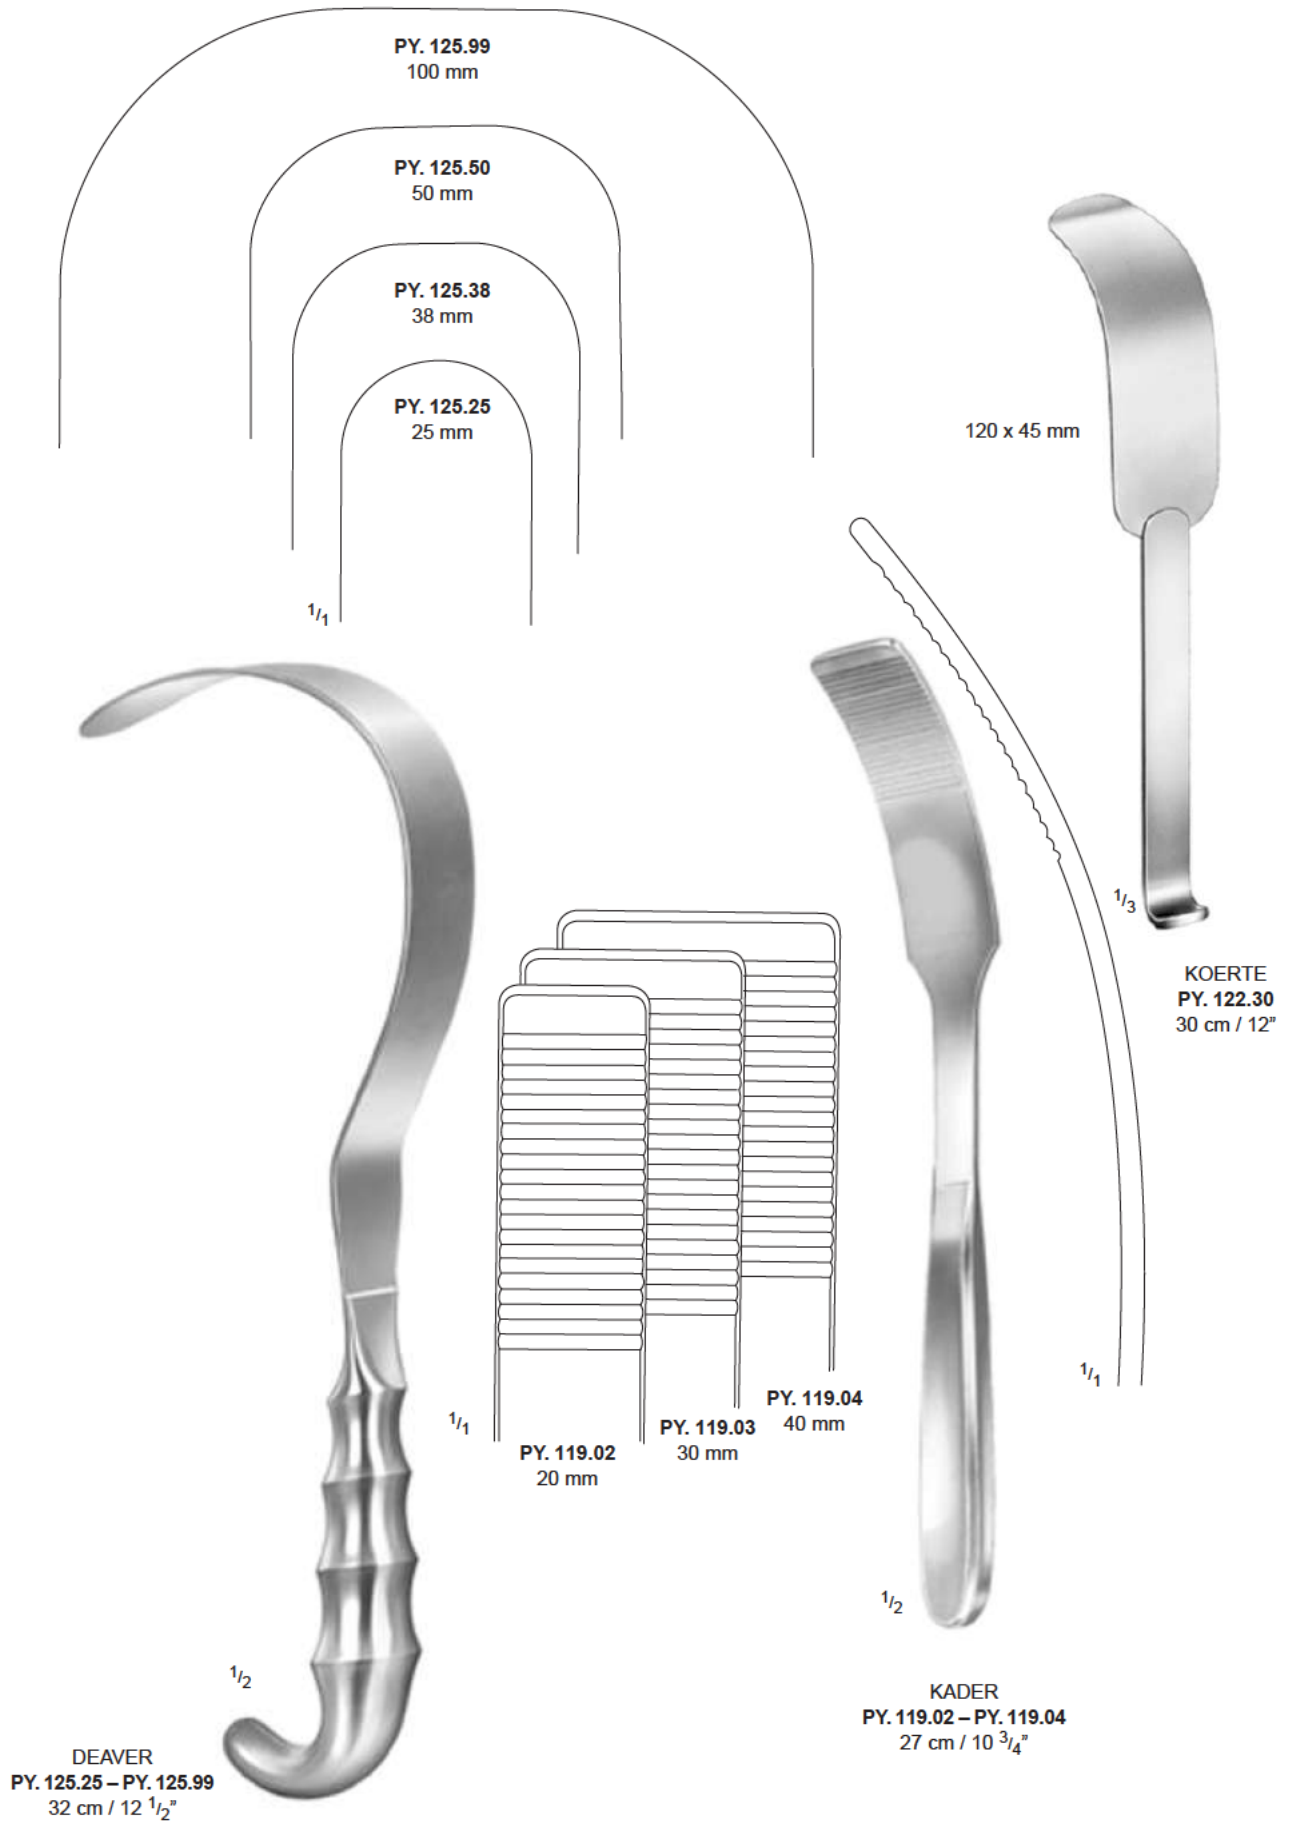

Retractors

Splanchnic Retractors

Splanchnic Retractors

Deaver Retractors

Deaver Retractors

PY. 118.03
30 cm / 12"

PY. 118.04
30 cm / 12"

PY. 118.05 – 75 mm
30 cm / 12"

PY. 118.06 – 100 mm
30 cm / 12"

Abdominal Retractors, Spatula

Self-retaining Retractors

JANSEN
PZ. 05.20
10 cm / 4"
3 x 3 teeth

ALM
PZ. 24.07 – PZ. 25.10
4 X 4 teeth

PZ. 25.10
10 cm / 4"
Sharp

PZ. 25.10
10 cm / 4"
Blunt

WEITLANER
PZ. 20.20 – PZ. 20.21
20 cm / 8"
3 x 4 teeth

WEITLANER
PZ. 29.13 – PZ. 30.16
3 x 4 teeth

Self-retaining Retractors

PZ. 38.26
Sharp
3 x 4 teeth

PZ. 38.27
Blunt
3 x 4 teeth

ADSON
PZ. 38.26 – PZ. 38.37
26.5 cm / 10 1/2"

PZ. 39.17
 16 cm / 6 1/4"

PZ. 39.20
 20 cm / 8"

PZ. 39.21
 20 cm / 8"

PZ. 39.26
 26 cm / 10 1/4"

Sharp

PZ. 39.27
 26 cm / 10 1/4"

Blunt

Self-retaining Retractors