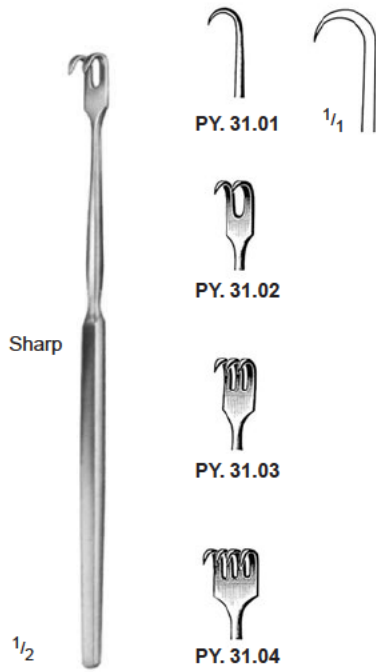

Retractors, Vein Hooks

SEN MILLER
PY. 01.16 – PY. 02.16
16 cm / 6 1/4"

RAGNELL - DAVIS
PY. 05.16
16 cm / 6 1/4"

CUSHING
PY. 03.08 – PY. 03.18
20 cm / 8"

CUSHING
PY. 03.28 – PY. 03.38
24 cm / 9 1/2"

Hooks and Retractors

GRAEFE
PY. 08.01 – PY. 08.02
16 cm / 6 1/4"

PY. 09.01 – PY. 09.04
16 cm / 6 1/4"

GILLIES
PY. 12.19 – PY. 12.20
19 cm / 7 1/2"

O'CONNOR
PY. 13.16
16 cm / 6 1/4"

GUTHRIE
PY. 25.16 – PY. 25.26
16 cm / 6 1/4"

PY. 26.16
16 cm / 6 1/4"

Retractors

PY. 27.01 – PY. 27.04
16 cm / 6 1/4"

PY. 27.11 – PY. 27.14
16 cm / 6 1/4"

PY. 28.02 – PY. 28.14
16 cm / 6 1/4"
Flexible

PY. 30.04 – PY. 30.14
16.5 cm / 6 1/2"

Retractors

PY. 31.01 – PY. 31.04
16.5 cm / 6 1/2"

PY. 31.11 – PY. 31.14
16.5 cm / 6 1/2"

MINI-LANGENBECK
PY. 32.10 – PY. 32.22
16 cm / 6 1/4"

MEYERDING
PY. 33.01 – PY. 33.06
18 cm / 7"

Abdominal Spatulas, Ribbon Retractors

1/3

REVERDIN
PY. 36.28
28 cm / 11"
45 x 60 mm