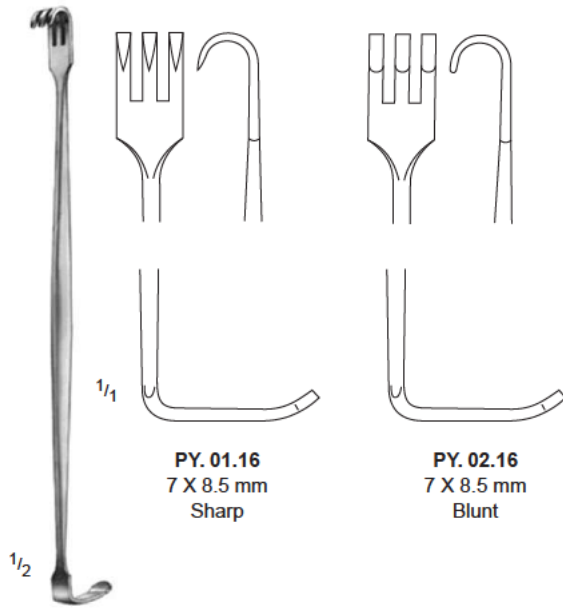

Retractors, Vein Hooks

SEN MILLER
PY. 01.16 – PY. 02.16
16 cm / 6 1/4"

RAGNELL - DAVIS
PY. 05.16
16 cm / 6 1/4"

CUSHING
PY. 03.08 – PY. 03.18
20 cm / 8"

CUSHING
PY. 03.28 – PY. 03.38
24 cm / 9 1/2"

Hooks and Retractors

GRAEFE
PY. 08.01 – PY. 08.02
16 cm / 6 1/4"

PY. 09.01 – PY. 09.04
16 cm / 6 1/4"

GILLIES
PY. 12.19 – PY. 12.20
19 cm / 7 1/2"

O'CONNOR
PY. 13.16
16 cm / 6 1/4"

GUTHRIE
PY. 25.16 – PY. 25.26
16 cm / 6 1/4"