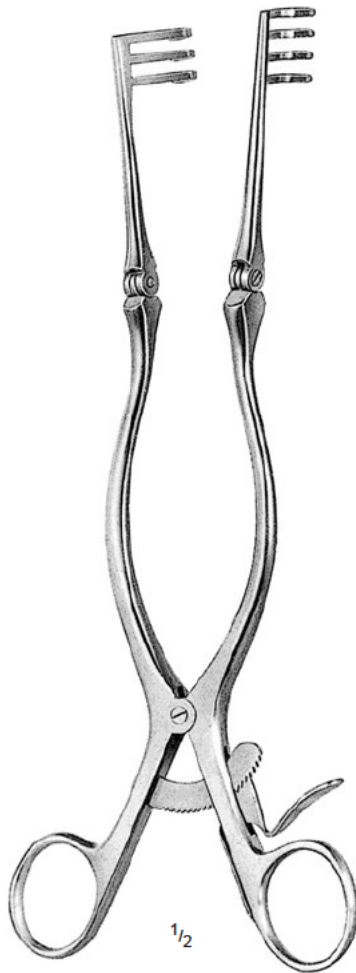

Retractors, Vein Hooks

SEN MILLER
PY. 01.16 – PY. 02.16
16 cm / 6 1/4"

RAGNELL - DAVIS
PY. 05.16
16 cm / 6 1/4"

CUSHING
PY. 03.08 – PY. 03.18
20 cm / 8"

CUSHING
PY. 03.28 – PY. 03.38
24 cm / 9 1/2"

Hooks and Retractors

WEITLANER
PZ. 20.20 – PZ. 20.21
20 cm / 8"
3 x 4 teeth

WEITLANER
PZ. 29.13 – PZ. 30.16
3 x 4 teeth

Self-retaining Retractors

PZ. 38.26
Sharp
3 x 4 teeth

PZ. 38.27
Blunt
3 x 4 teeth

ADSON
PZ. 38.26 – PZ. 38.37
26.5 cm / 10 1/2"

1/1

PZ. 38.36
Sharp
6 x 6 teeth

PZ. 38.37
Blunt
6 x 6 teeth

Self-retaining Retractors

ADSON
 PZ. 39.13 – PZ. 39.27
 3 x 4 teeth

PZ. 39.13
 13 cm / 5"

PZ. 39.14
 13 cm / 5"

PZ. 39.16
 16 cm / 6 1/4"

PZ. 39.17
 16 cm / 6 1/4"

PZ. 39.20
 20 cm / 8"

PZ. 39.21
 20 cm / 8"

PZ. 39.26
 26 cm / 10 1/4"

Sharp

PZ. 39.27
 26 cm / 10 1/4"

Blunt

Self-retaining Retractors