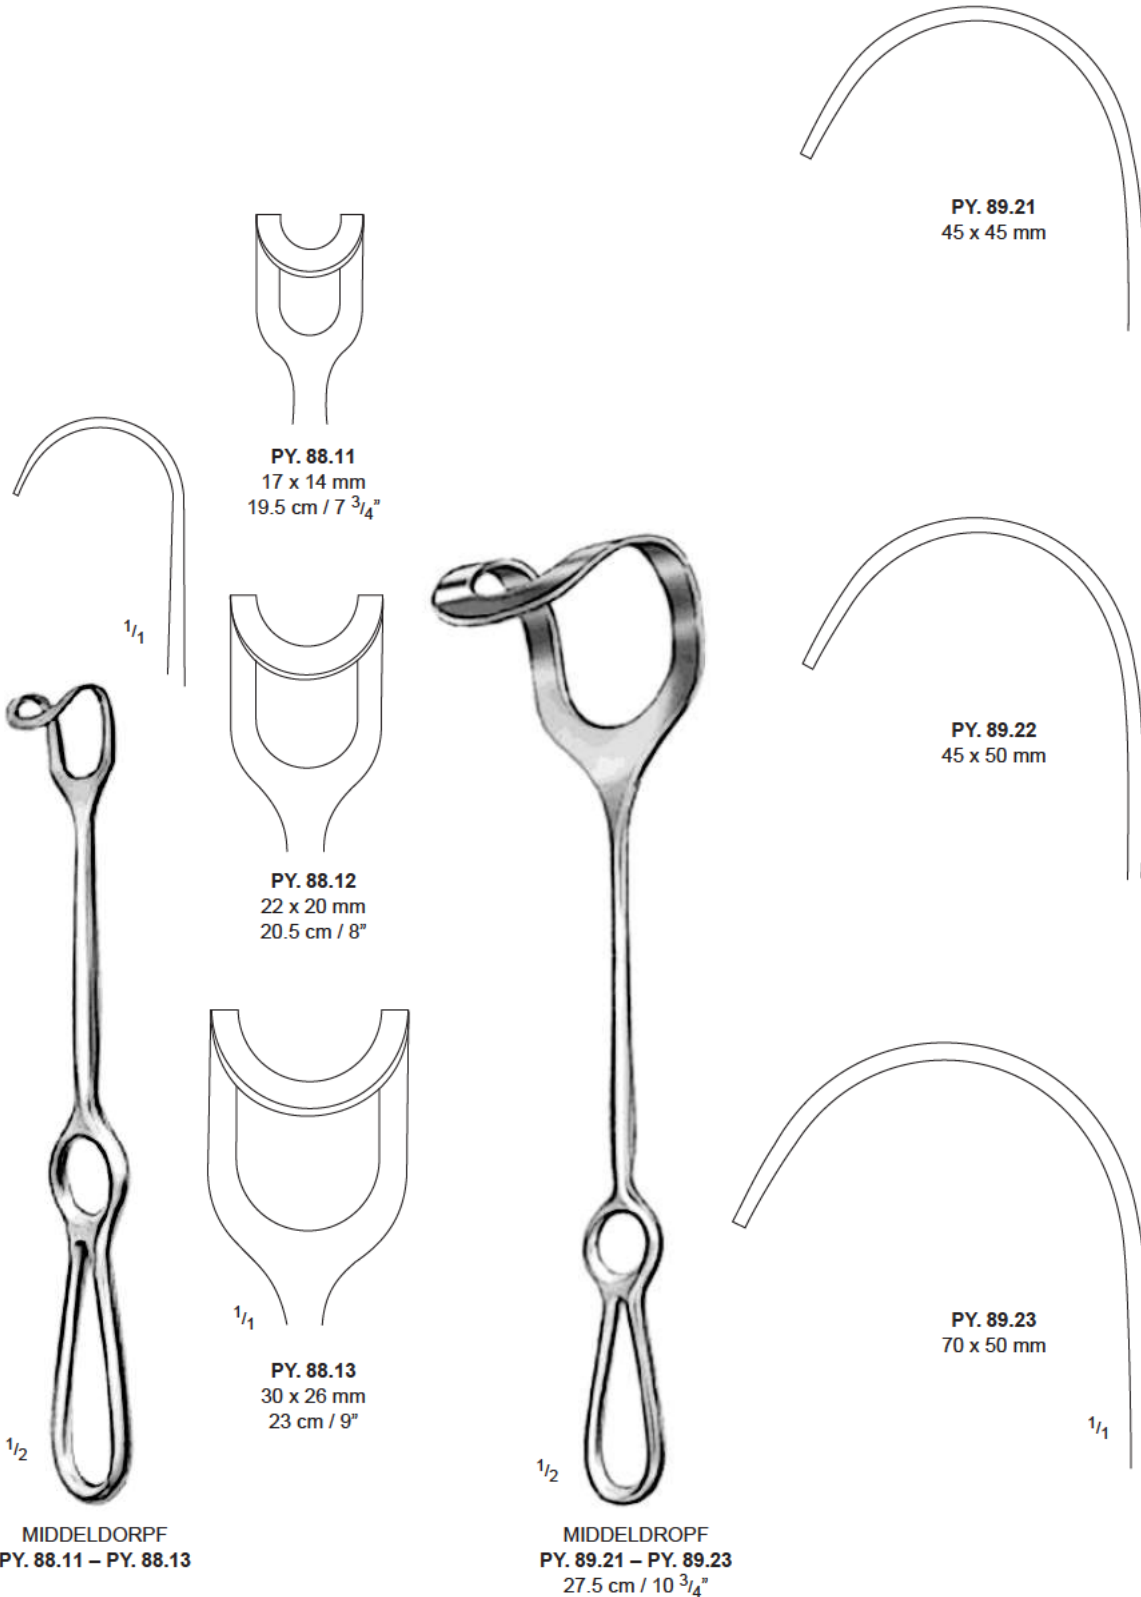

Retractors