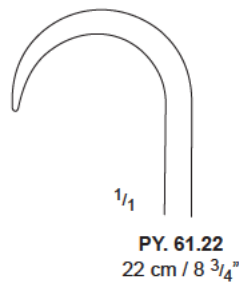

1/3

OCHSNER
PY. 38.30 30 mm
PY. 38.40 40 mm
PY. 38.50 50 mm
33 cm / 13"

Flexible

HABERER
PY. 40.20
20 cm / 8", 17/25 mm
PY. 40.28
28 cm / 11", 25/30 mm
PY. 40.30
30 cm / 12", 37/45 mm

Flexible

Malleable and
very soft.

PROFESSIONAL
PY. 41.06 – 6 x 200 mm
PY. 41.10 – 10 x 200 mm
PY. 41.12 – 12 x 200 mm
PY. 41.17 – 17 x 200 mm
PY. 41.20 – 20 x 200 mm
PY. 41.25 – 25 x 200 mm
PY. 41.55 – 27 x 250 mm
PY. 41.65 – 35 x 250 mm

Retractors

Retractors, Hooks

VOLKMANN
PY. 57.21 – PY. 62.22
22 cm / 8 $\frac{3}{4}$ "

Retractors

VOLKMANN
PY. 58.02 – PY. 58.26
21.5 cm / 8 $\frac{1}{2}$ "

Retractors

KOCHER
PY. 63.02 – PY. 63.16
22 cm / 8 $\frac{3}{4}$ "

PZ. 39.17
 16 cm / 6 1/4"

PZ. 39.20
 20 cm / 8"

PZ. 39.21
 20 cm / 8"

PZ. 39.26
 26 cm / 10 1/4"

Sharp

PZ. 39.27
 26 cm / 10 1/4"

Blunt

Self-retaining Retractors