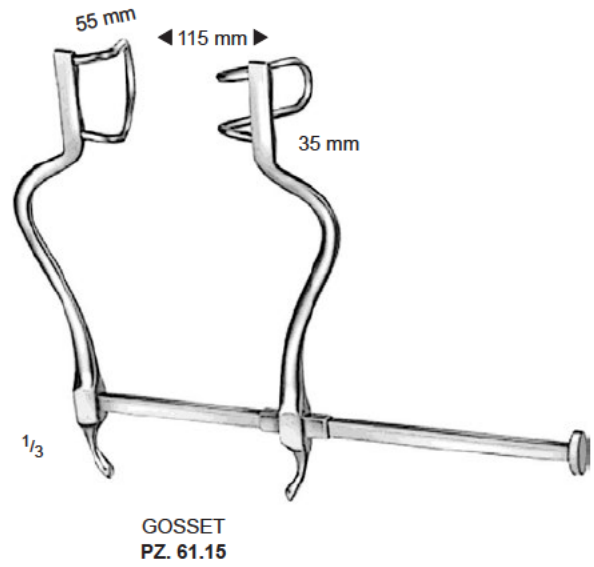

PZ. 39.17
 16 cm / 6 1/4"

PZ. 39.20
 20 cm / 8"

PZ. 39.21
 20 cm / 8"

PZ. 39.26
 26 cm / 10 1/4"

Sharp

PZ. 39.27
 26 cm / 10 1/4"

Blunt

Self-retaining Retractors

Self-retaining Retractors

BECKMANN-ADSON
PZ. 40.51 – PZ. 40.54
31 cm / 12 1/4"
4 x 4 teeth

PZ. 40.51
Sharp

PZ. 40.52
Blunt

PZ. 40.53
Sharp

PZ. 40.54
Blunt

Abdominal Retractors

Abdominal Retractors

RICARD
PZ. 59.00 – 28 cm / 11"
PZ. 59.01 – 30 cm / 12"
complete

Abdominal Retractors

Abdominal Retractors

BALFOUR BABY
PZ. 66.01

BALFOUR
PZ. 69.10

BALFOUR
PZ. 70.15 - Maximum Spread 180 mm
PZ. 70.17 - Maximum Spread 250 mm