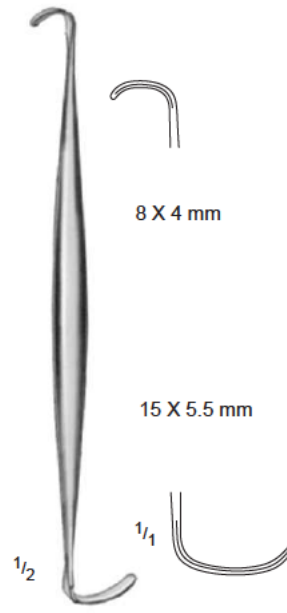

Retractors, Vein Hooks

SEN MILLER
PY. 01.16 – PY. 02.16
16 cm / 6 1/4"

RAGNELL - DAVIS
PY. 05.16
16 cm / 6 1/4"

CUSHING
PY. 03.08 – PY. 03.18
20 cm / 8"

CUSHING
PY. 03.28 – PY. 03.38
24 cm / 9 1/2"

Hooks and Retractors

GRAEFE
PY. 08.01 – PY. 08.02
16 cm / 6 1/4"

PY. 09.01 – PY. 09.04
16 cm / 6 1/4"

GILLIES
PY. 12.19 – PY. 12.20
19 cm / 7 1/2"

O'CONNOR
PY. 13.16
16 cm / 6 1/4"

GUTHRIE
PY. 25.16 – PY. 25.26
16 cm / 6 1/4"

PZ. 39.17
 16 cm / 6 1/4"

PZ. 39.20
 20 cm / 8"

PZ. 39.21
 20 cm / 8"

PZ. 39.26
 26 cm / 10 1/4"

Sharp

PZ. 39.27
 26 cm / 10 1/4"

Blunt

Self-retaining Retractors

Self-retaining Retractors

BECKMANN-ADSON
PZ. 40.51 – PZ. 40.54
31 cm / 12 1/4"
4 x 4 teeth

PZ. 40.51
Sharp

PZ. 40.52
Blunt

PZ. 40.53
Sharp

PZ. 40.54
Blunt

Abdominal Retractors

Abdominal Retractors