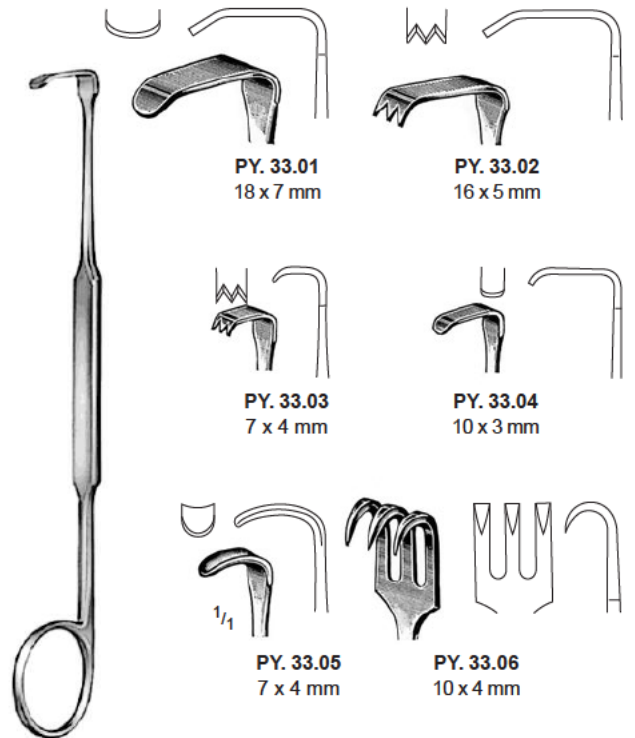

Retractors, Vein Hooks

SEN MILLER
PY. 01.16 – PY. 02.16
16 cm / 6 1/4"

RAGNELL - DAVIS
PY. 05.16
16 cm / 6 1/4"

CUSHING
PY. 03.08 – PY. 03.18
20 cm / 8"

CUSHING
PY. 03.28 – PY. 03.38
24 cm / 9 1/2"

Hooks and Retractors

PY. 26.16
16 cm / 6 1/4"

Retractors

PY. 27.01 – PY. 27.04
16 cm / 6 1/4"

PY. 27.11 – PY. 27.14
16 cm / 6 1/4"

PY. 28.02 – PY. 28.14
16 cm / 6 1/4"
Flexible

PY. 30.04 – PY. 30.14
16.5 cm / 6 1/2"

Retractors

PY. 31.01 – PY. 31.04
16.5 cm / 6 1/2"

PY. 31.11 – PY. 31.14
16.5 cm / 6 1/2"

MINI-LANGENBECK
PY. 32.10 – PY. 32.22
16 cm / 6 1/4"

MEYERDING
PY. 33.01 – PY. 33.06
18 cm / 7"

Abdominal Spatulas, Ribbon Retractors

1/3

REVERDIN
PY. 36.28
28 cm / 11"
45 x 60 mm

PZ. 39.17
 16 cm / 6 1/4"

PZ. 39.20
 20 cm / 8"

PZ. 39.21
 20 cm / 8"

PZ. 39.26
 26 cm / 10 1/4"

Sharp

PZ. 39.27
 26 cm / 10 1/4"

Blunt

Self-retaining Retractors