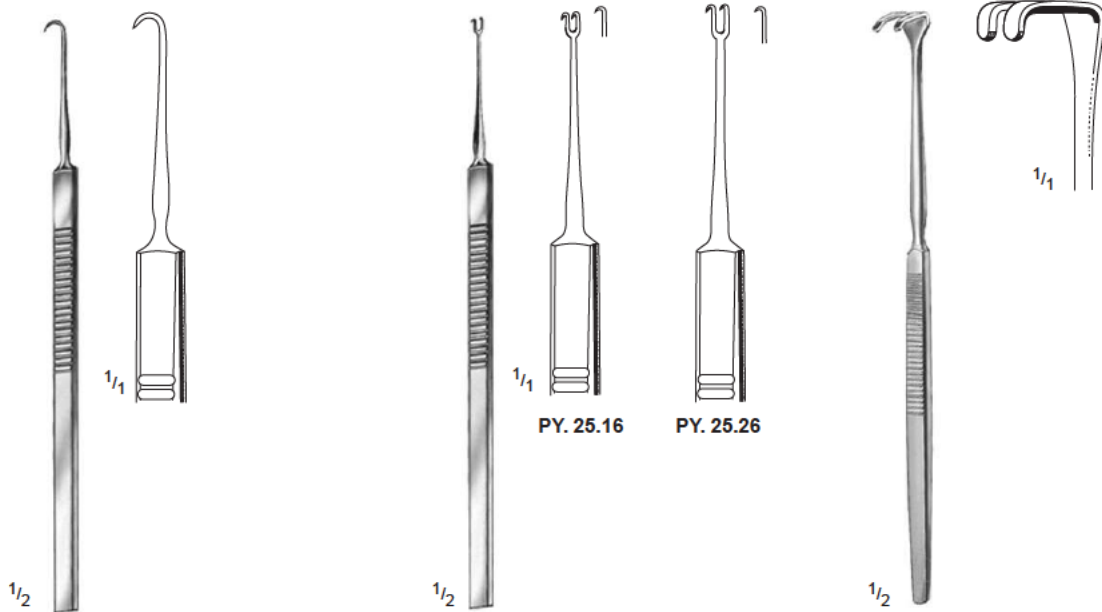

O'CONNOR
PY. 13.16
16 cm / 6 1/4"

GUTHRIE
PY. 25.16 – PY. 25.26
16 cm / 6 1/4"

PY. 26.16
16 cm / 6 1/4"