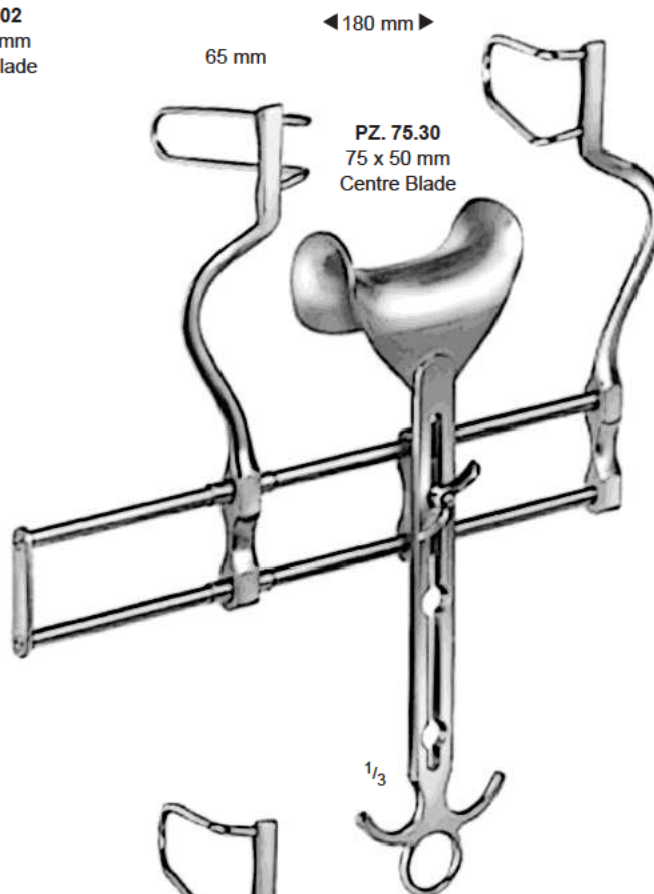

PZ. 39.17
 16 cm / 6 1/4"

PZ. 39.20
 20 cm / 8"

PZ. 39.21
 20 cm / 8"

PZ. 39.26
 26 cm / 10 1/4"

Sharp

PZ. 39.27
 26 cm / 10 1/4"

Blunt

Self-retaining Retractors

Self-retaining Retractors

BECKMANN-ADSON
PZ. 40.51 – PZ. 40.54
31 cm / 12 1/4"
4 x 4 teeth

PZ. 40.51
Sharp

PZ. 40.52
Blunt

PZ. 40.53
Sharp

PZ. 40.54
Blunt

Abdominal Retractors

Abdominal Retractors

RICARD
PZ. 59.00 – 28 cm / 11"
PZ. 59.01 – 30 cm / 12"
complete

Abdominal Retractors

Abdominal Retractors

BALFOUR BABY
PZ. 66.01

BALFOUR
PZ. 69.10

BALFOUR
PZ. 70.15 - Maximum Spread 180 mm
PZ. 70.17 - Maximum Spread 250 mm

Abdominal Retractors

Abdominal Retractors