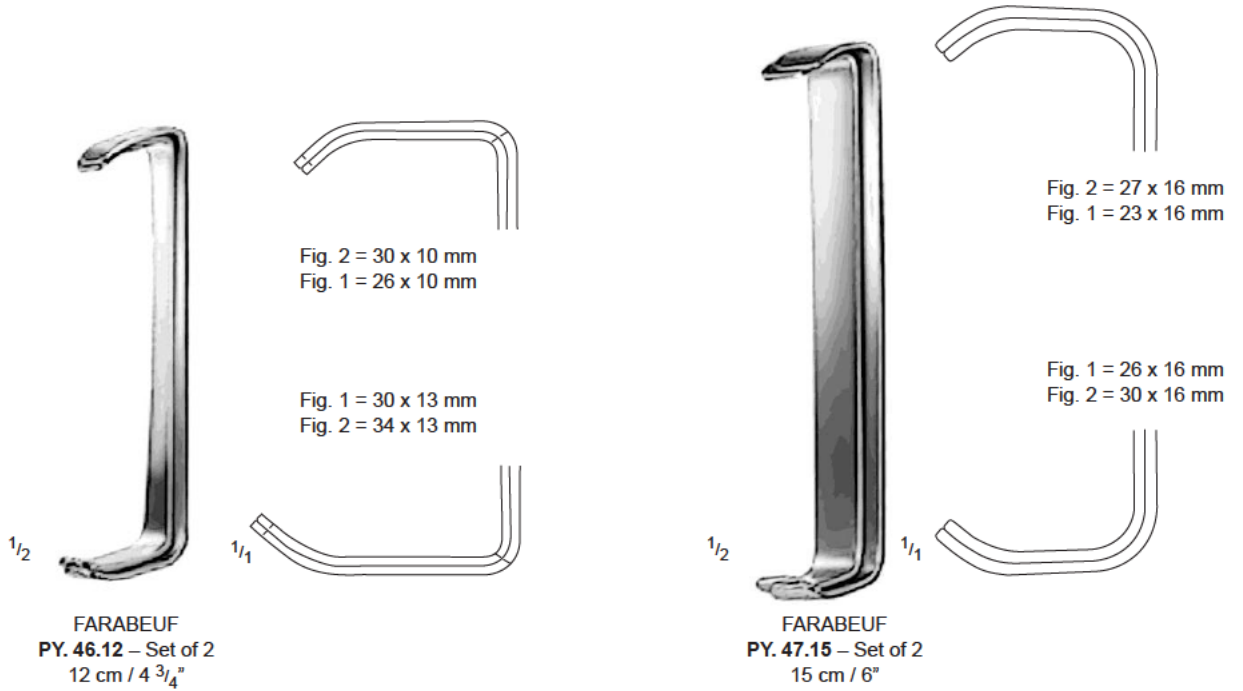

Retractors