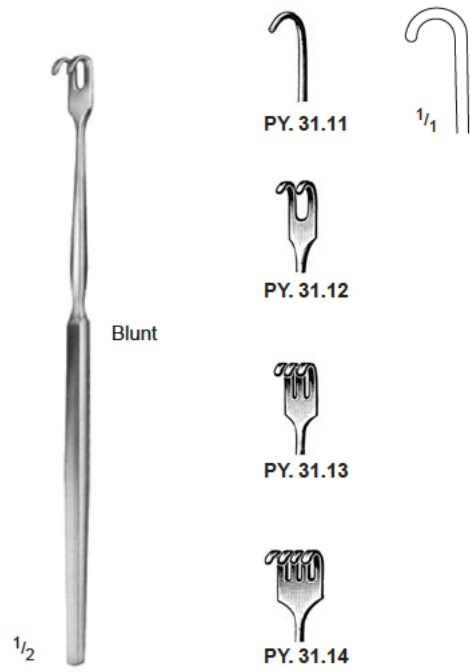

Retractors, Vein Hooks

SEN MILLER
PY. 01.16 – PY. 02.16
16 cm / 6 1/4"

RAGNELL - DAVIS
PY. 05.16
16 cm / 6 1/4"

CUSHING
PY. 03.08 – PY. 03.18
20 cm / 8"

CUSHING
PY. 03.28 – PY. 03.38
24 cm / 9 1/2"

Hooks and Retractors

GRAEFE
PY. 08.01 – PY. 08.02
16 cm / 6 1/4"

PY. 09.01 – PY. 09.04
16 cm / 6 1/4"

GILLIES
PY. 12.19 – PY. 12.20
19 cm / 7 1/2"

O'CONNOR
PY. 13.16
16 cm / 6 1/4"

GUTHRIE
PY. 25.16 – PY. 25.26
16 cm / 6 1/4"

PY. 26.16
16 cm / 6 1/4"

Retractors

PY. 27.01 – PY. 27.04
16 cm / 6 1/4"

PY. 27.11 – PY. 27.14
16 cm / 6 1/4"

PY. 28.02 – PY. 28.14
16 cm / 6 1/4"
Flexible

PY. 30.04 – PY. 30.14
16.5 cm / 6 1/2"

Retractors

PY. 31.01 – PY. 31.04
16.5 cm / 6 1/2"

PY. 31.11 – PY. 31.14
16.5 cm / 6 1/2"

MINI-LANGENBECK
PY. 32.10 – PY. 32.22
16 cm / 6 1/4"

MEYERDING
PY. 33.01 – PY. 33.06
18 cm / 7"

Abdominal Spatulas, Ribbon Retractors

1/3

REVERDIN
PY. 36.28
28 cm / 11"
45 x 60 mm