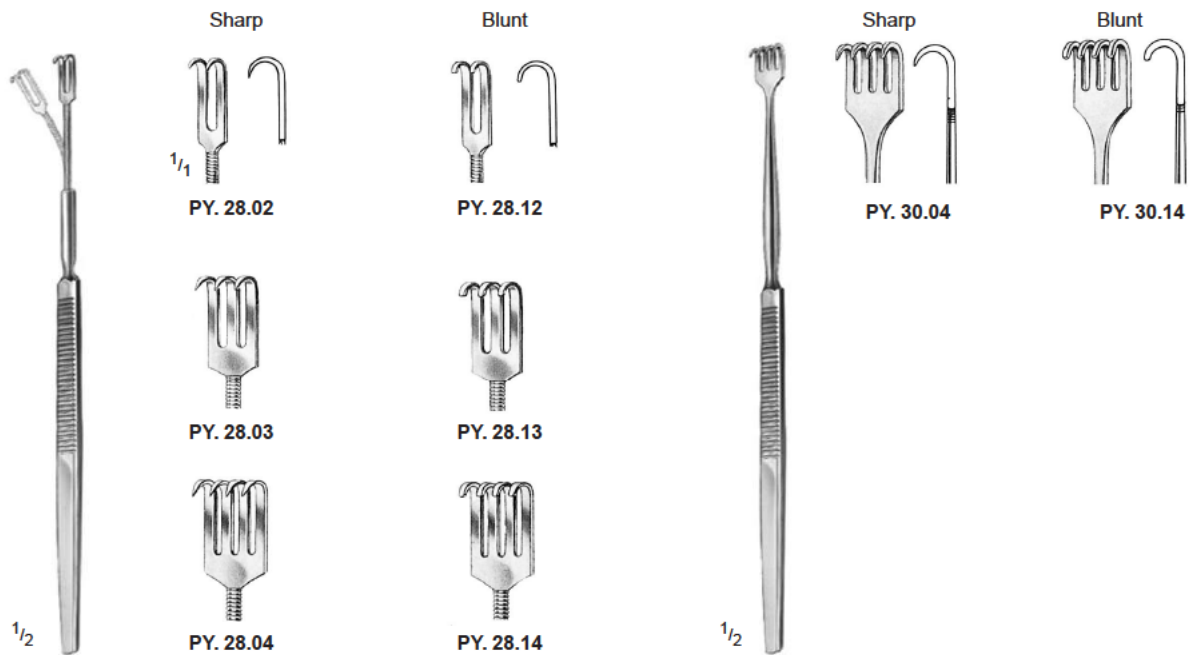

PY. 28.02 – PY. 28.14
16 cm / 6 1/4"
Flexible

PY. 30.04 – PY. 30.14
16.5 cm / 6 1/2"