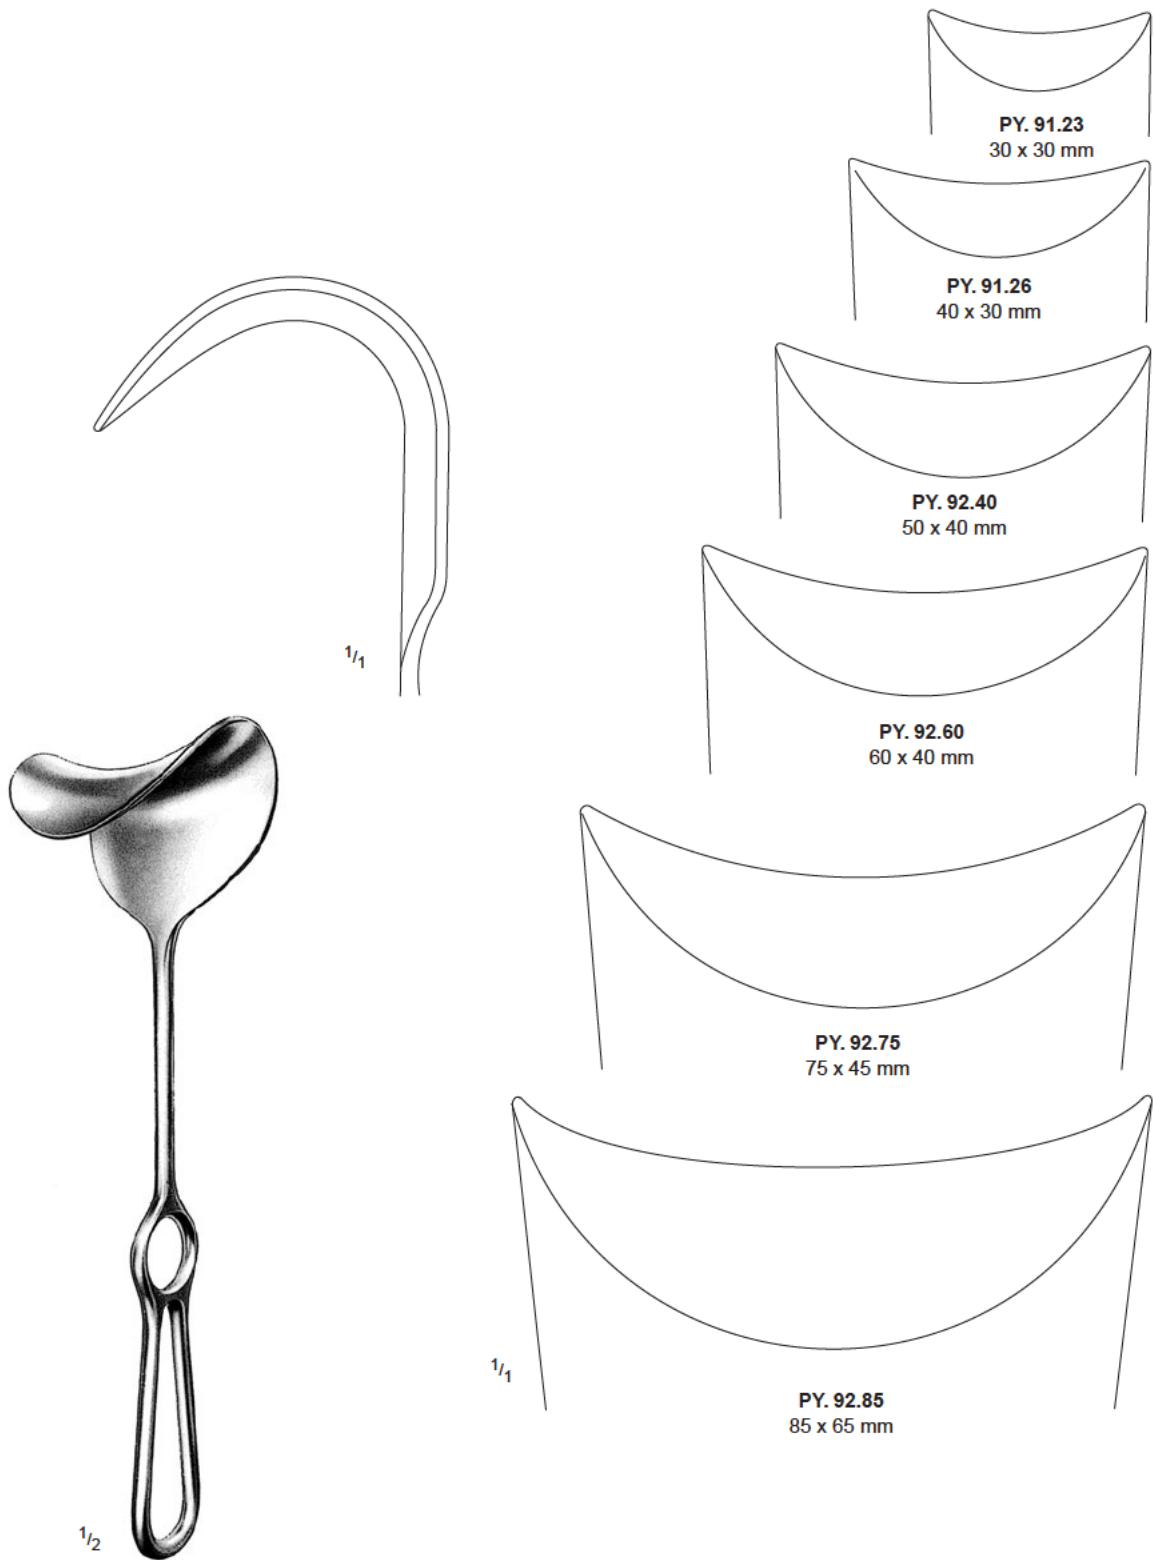

Retractors

FRITSCH
PY. 91.23 – PY. 92.85
23 cm / 9"