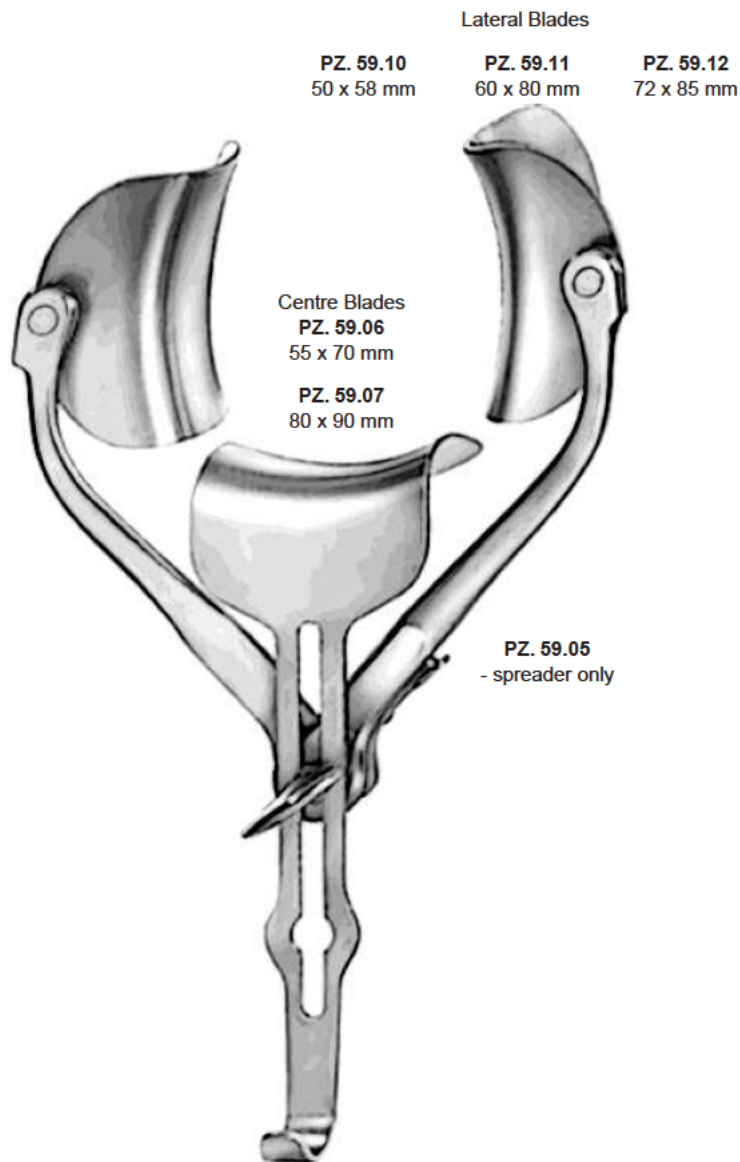

PZ. 39.17
 16 cm / 6 1/4"

PZ. 39.20
 20 cm / 8"

PZ. 39.21
 20 cm / 8"

PZ. 39.26
 26 cm / 10 1/4"

Sharp

PZ. 39.27
 26 cm / 10 1/4"

Blunt

Self-retaining Retractors

Self-retaining Retractors

BECKMANN-ADSON
PZ. 40.51 – PZ. 40.54
31 cm / 12 1/4"
4 x 4 teeth

PZ. 40.51
Sharp

PZ. 40.52
Blunt

PZ. 40.53
Sharp

PZ. 40.54
Blunt

Abdominal Retractors

Abdominal Retractors

RICARD
PZ. 59.00 – 28 cm / 11"
PZ. 59.01 – 30 cm / 12"
complete

Abdominal Retractors

Abdominal Retractors

BALFOUR BABY
PZ. 66.01

BALFOUR
PZ. 69.10

BALFOUR
PZ. 70.15 - Maximum Spread 180 mm
PZ. 70.17 - Maximum Spread 250 mm