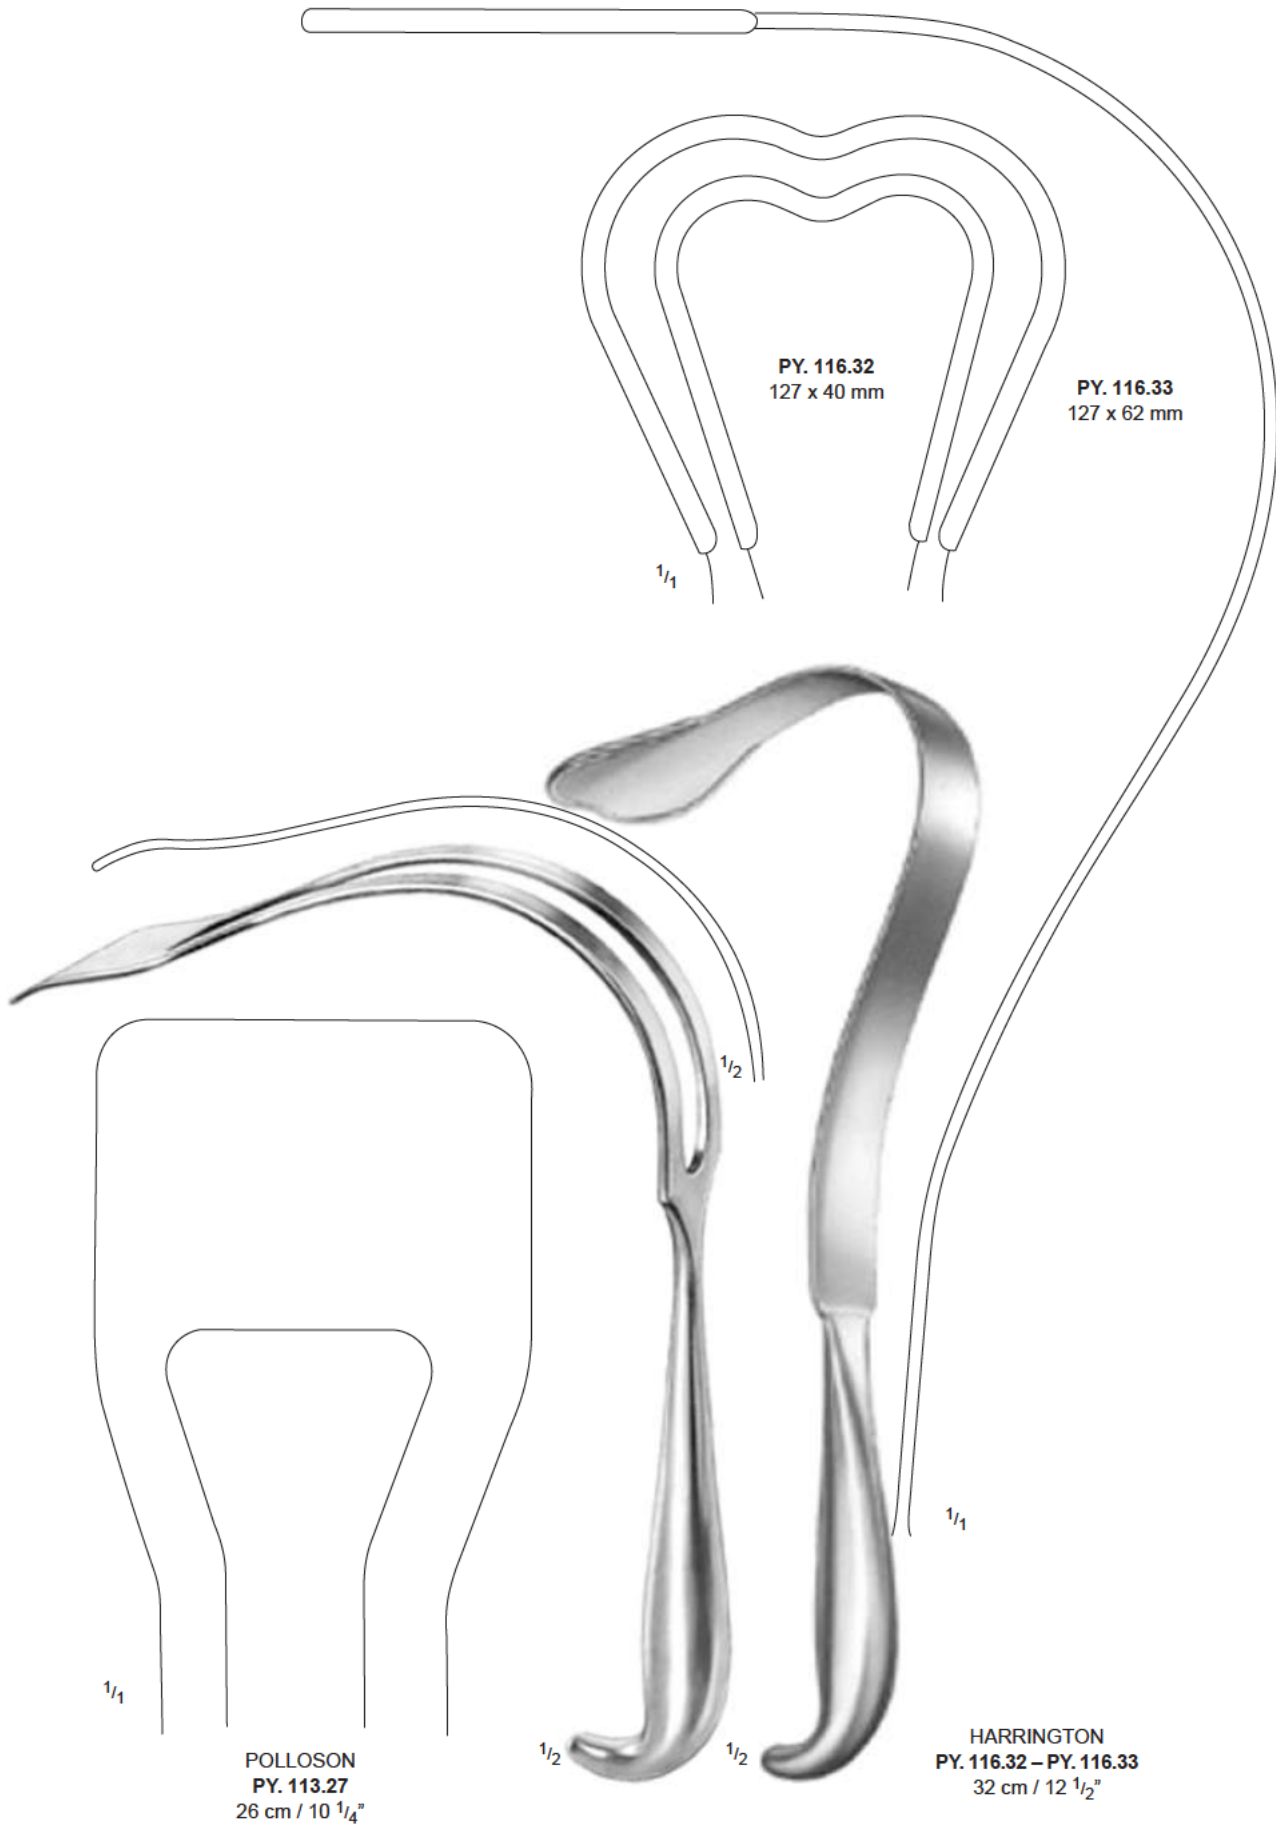

1/4

Retractors

ZENKER
PY. 84.25 – PY. 86.99

PY. 84.25
35 x 8 mm
25 cm / 10"

PY. 85.26
60 x 12 mm
26 cm / 10 1/4"

PY. 86.75
75 x 12 mm
27.5 cm / 10 3/4"

PY. 86.85
85 x 20 mm
29 cm / 11 1/4"

PY. 86.99
100 x 25 mm
30 cm / 12"

Retractors

Retractors

FRITSCH
PY. 91.23 – PY. 92.85
23 cm / 9"

Retractors

Retractors

DOYEN
PY. 94.80
24 cm / 9 $\frac{1}{2}$ "

a mm	b mm	Slightly Concave	Medium Hollow
55	35	PY. 98.31	PY. 99.31
85	35	PY. 98.32	PY. 99.32
115	35	PY. 98.33	PY. 99.33
55	45	PY. 98.41	PY. 99.41
85	45	PY. 98.42	PY. 99.42
115	45	PY. 98.43	PY. 99.43
160	45	PY. 98.44	PY. 99.44
55	60	PY. 98.61	PY. 99.61
85	60	PY. 98.62	PY. 99.62
115	60	PY. 98.63	PY. 99.63
160	60	PY. 98.64	PY. 99.64

Retractors

Splanchnic Retractors

Splanchnic Retractors

Deaver Retractors

Deaver Retractors

PY. 118.03
30 cm / 12"

PY. 118.04
30 cm / 12"

PY. 118.05 – 75 mm
30 cm / 12"

PZ. 39.17
 16 cm / 6 1/4"

PZ. 39.20
 20 cm / 8"

PZ. 39.21
 20 cm / 8"

PZ. 39.26
 26 cm / 10 1/4"

Sharp

PZ. 39.27
 26 cm / 10 1/4"

Blunt

Self-retaining Retractors