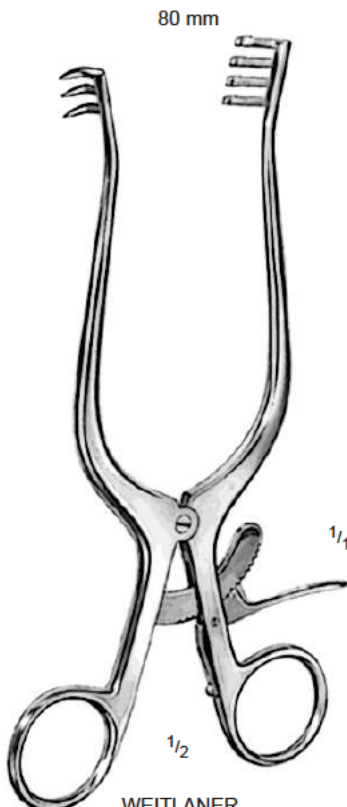

Retractors

Splanchnic Retractors

Splanchnic Retractors

Deaver Retractors

Deaver Retractors

PY. 118.03
30 cm / 12"

PY. 118.04
30 cm / 12"

PY. 118.05 – 75 mm
30 cm / 12"

PY. 118.06 – 100 mm
30 cm / 12"

Abdominal Retractors, Spatula

Self-retaining Retractors

JANSEN
PZ. 05.20
10 cm / 4"
3 x 3 teeth

ALM
PZ. 24.07 – PZ. 25.10
4 X 4 teeth

PZ. 25.10
10 cm / 4"
Sharp

PZ. 25.10
10 cm / 4"
Blunt

WEITLANER
PZ. 20.20 – PZ. 20.21
20 cm / 8"
3 x 4 teeth

WEITLANER
PZ. 29.13 – PZ. 30.16
3 x 4 teeth

Self-retaining Retractors

PZ. 38.26
Sharp
3 x 4 teeth

PZ. 38.27
Blunt
3 x 4 teeth

ADSON
PZ. 38.26 – PZ. 38.37
26.5 cm / 10 1/2"

PZ. 39.17
 16 cm / 6 1/4"

PZ. 39.20
 20 cm / 8"

PZ. 39.21
 20 cm / 8"

PZ. 39.26
 26 cm / 10 1/4"

Sharp

PZ. 39.27
 26 cm / 10 1/4"

Blunt

Self-retaining Retractors