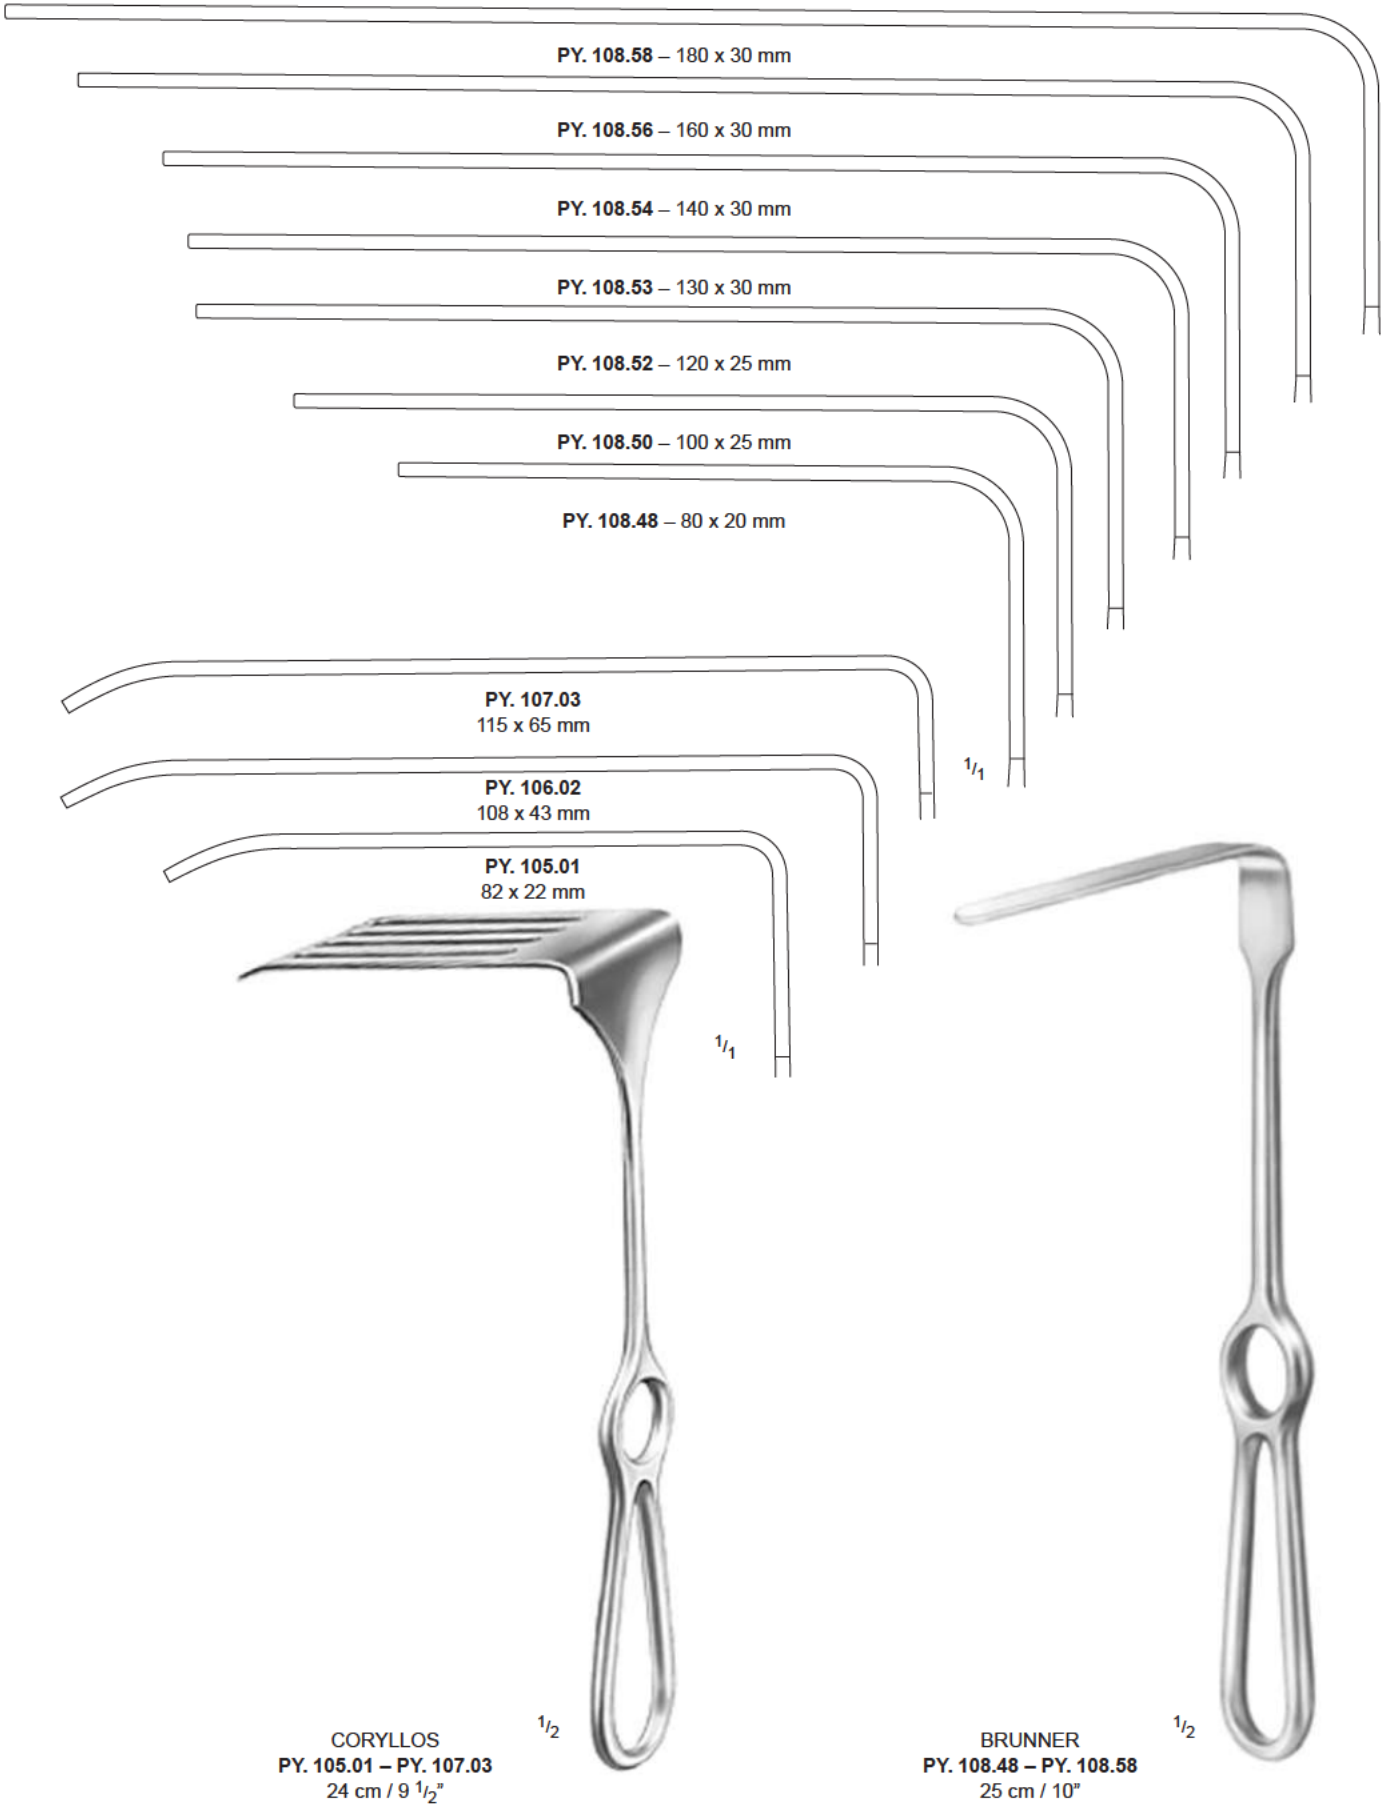

1/4

Retractors

ZENKER
PY. 84.25 – PY. 86.99

PY. 84.25
35 x 8 mm
25 cm / 10"

PY. 85.26
60 x 12 mm
26 cm / 10 1/4"

PY. 86.75
75 x 12 mm
27.5 cm / 10 3/4"

PY. 86.85
85 x 20 mm
29 cm / 11 1/4"

PY. 86.99
100 x 25 mm
30 cm / 12"

Retractors

Splanchnic Retractors

Splanchnic Retractors

Deaver Retractors

Deaver Retractors

PY. 118.03
30 cm / 12"

PY. 118.04
30 cm / 12"

PY. 118.05 – 75 mm
30 cm / 12"

WEITLANER
PZ. 20.20 – PZ. 20.21
20 cm / 8"
3 x 4 teeth

WEITLANER
PZ. 29.13 – PZ. 30.16
3 x 4 teeth

Self-retaining Retractors

PZ. 38.26
Sharp
3 x 4 teeth

PZ. 38.27
Blunt
3 x 4 teeth

ADSON
PZ. 38.26 – PZ. 38.37
26.5 cm / 10 1/2"

PZ. 39.17
 16 cm / 6 1/4"

PZ. 39.20
 20 cm / 8"

PZ. 39.21
 20 cm / 8"

PZ. 39.26
 26 cm / 10 1/4"

Sharp

PZ. 39.27
 26 cm / 10 1/4"

Blunt

Self-retaining Retractors