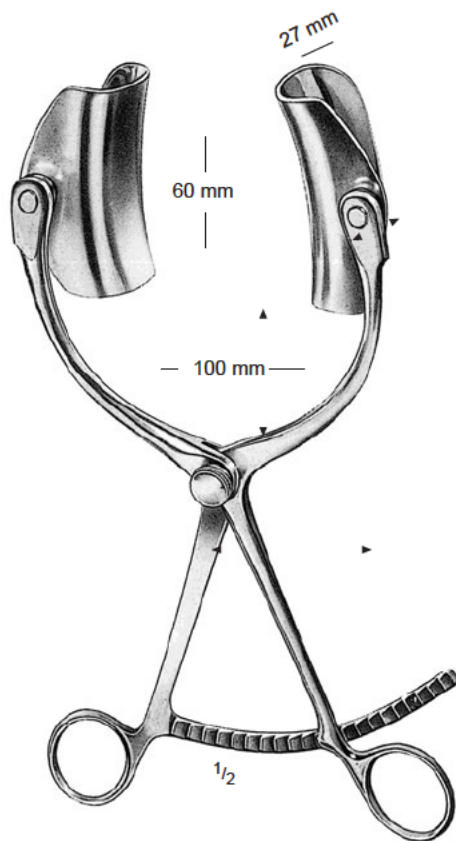

PZ. 39.17
 16 cm / 6 1/4"

PZ. 39.20
 20 cm / 8"

PZ. 39.21
 20 cm / 8"

PZ. 39.26
 26 cm / 10 1/4"

Sharp

PZ. 39.27
 26 cm / 10 1/4"

Blunt

Self-retaining Retractors

Self-retaining Retractors

BECKMANN-ADSON
PZ. 40.51 – PZ. 40.54
31 cm / 12 1/4"
4 x 4 teeth

PZ. 40.51
Sharp

PZ. 40.52
Blunt

PZ. 40.53
Sharp

PZ. 40.54
Blunt

Abdominal Retractors

Abdominal Retractors

RICARD
PZ. 59.00 – 28 cm / 11"
PZ. 59.01 – 30 cm / 12"
complete

Abdominal Retractors

Abdominal Retractors

BALFOUR BABY
PZ. 66.01

BALFOUR
PZ. 69.10

BALFOUR
PZ. 70.15 - Maximum Spread 180 mm
PZ. 70.17 - Maximum Spread 250 mm

Abdominal Retractors

Abdominal Retractors