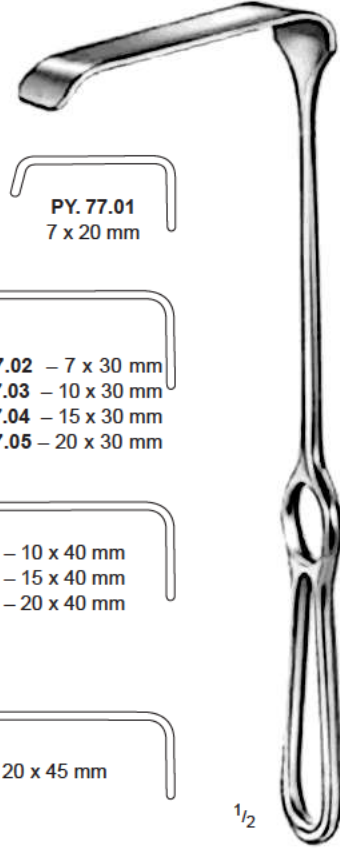

PROFESSIONAL
PY. 41.06 – 6 x 200 mm
PY. 41.10 – 10 x 200 mm
PY. 41.12 – 12 x 200 mm
PY. 41.17 – 17 x 200 mm
PY. 41.20 – 20 x 200 mm
PY. 41.25 – 25 x 200 mm
PY. 41.55 – 27 x 250 mm
PY. 41.65 – 35 x 250 mm

Retractors

Retractors, Hooks

VOLKMANN
PY. 57.21 – PY. 62.22
22 cm / 8 $\frac{3}{4}$ "

Retractors

VOLKMANN
PY. 58.02 – PY. 58.26
21.5 cm / 8 $\frac{1}{2}$ "

Retractors

KOCHER
PY. 63.02 – PY. 63.16
22 cm / 8 $\frac{3}{4}$ "

Retractors

Retractors

PY. 74.07
7 Prongs
70 x 70 mm

PY. 74.06
6 Prongs
50 x 60 mm

PY. 74.05
5 Prongs
45 x 50 mm

PY. 74.22
4 Prongs
40 x 40 mm

1/2

ISRAEL
PY. 74.07 – PY. 74.22
25 cm / 10"

1/2

PY. 77.01
7 x 20 mm

PY. 77.02 – 7 x 30 mm

PY. 77.03 – 10 x 30 mm

PY. 77.04 – 15 x 30 mm

PY. 77.05 – 20 x 30 mm

PY. 77.06 – 10 x 40 mm

PY. 77.07 – 15 x 40 mm