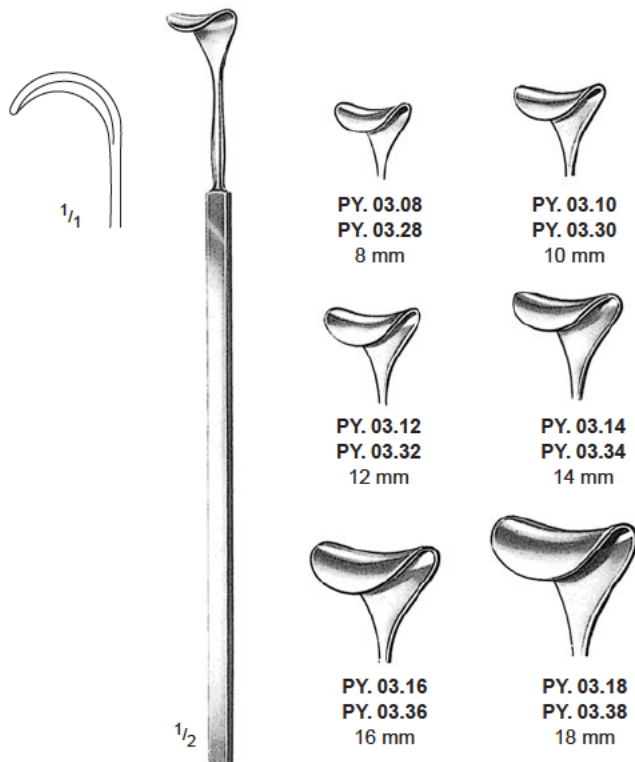

Retractors, Vein Hooks

SEN MILLER
PY. 01.16 – PY. 02.16
16 cm / 6 1/4"

RAGNELL - DAVIS
PY. 05.16
16 cm / 6 1/4"

CUSHING
PY. 03.08 – PY. 03.18
20 cm / 8"

CUSHING
PY. 03.28 – PY. 03.38
24 cm / 9 1/2"

Hooks and Retractors

GRAEFE
PY. 08.01 – PY. 08.02
16 cm / 6 1/4"

PY. 09.01 – PY. 09.04
16 cm / 6 1/4"

GILLIES
PY. 12.19 – PY. 12.20
19 cm / 7 1/2"

O'CONNOR
PY. 13.16
16 cm / 6 1/4"

GUTHRIE
PY. 25.16 – PY. 25.26
16 cm / 6 1/4"

PY. 26.16
16 cm / 6 1/4"

Retractors

PY. 27.01 – PY. 27.04
16 cm / 6 1/4"

PY. 27.11 – PY. 27.14
16 cm / 6 1/4"

PY. 28.02 – PY. 28.14
16 cm / 6 1/4"
Flexible

PY. 30.04 – PY. 30.14
16.5 cm / 6 1/2"

Retractors

PY. 31.01 – PY. 31.04
16.5 cm / 6 1/2"

PZ. 39.17
 16 cm / 6 1/4"

PZ. 39.20
 20 cm / 8"

PZ. 39.21
 20 cm / 8"

PZ. 39.26
 26 cm / 10 1/4"

Sharp

PZ. 39.27
 26 cm / 10 1/4"

Blunt

Self-retaining Retractors