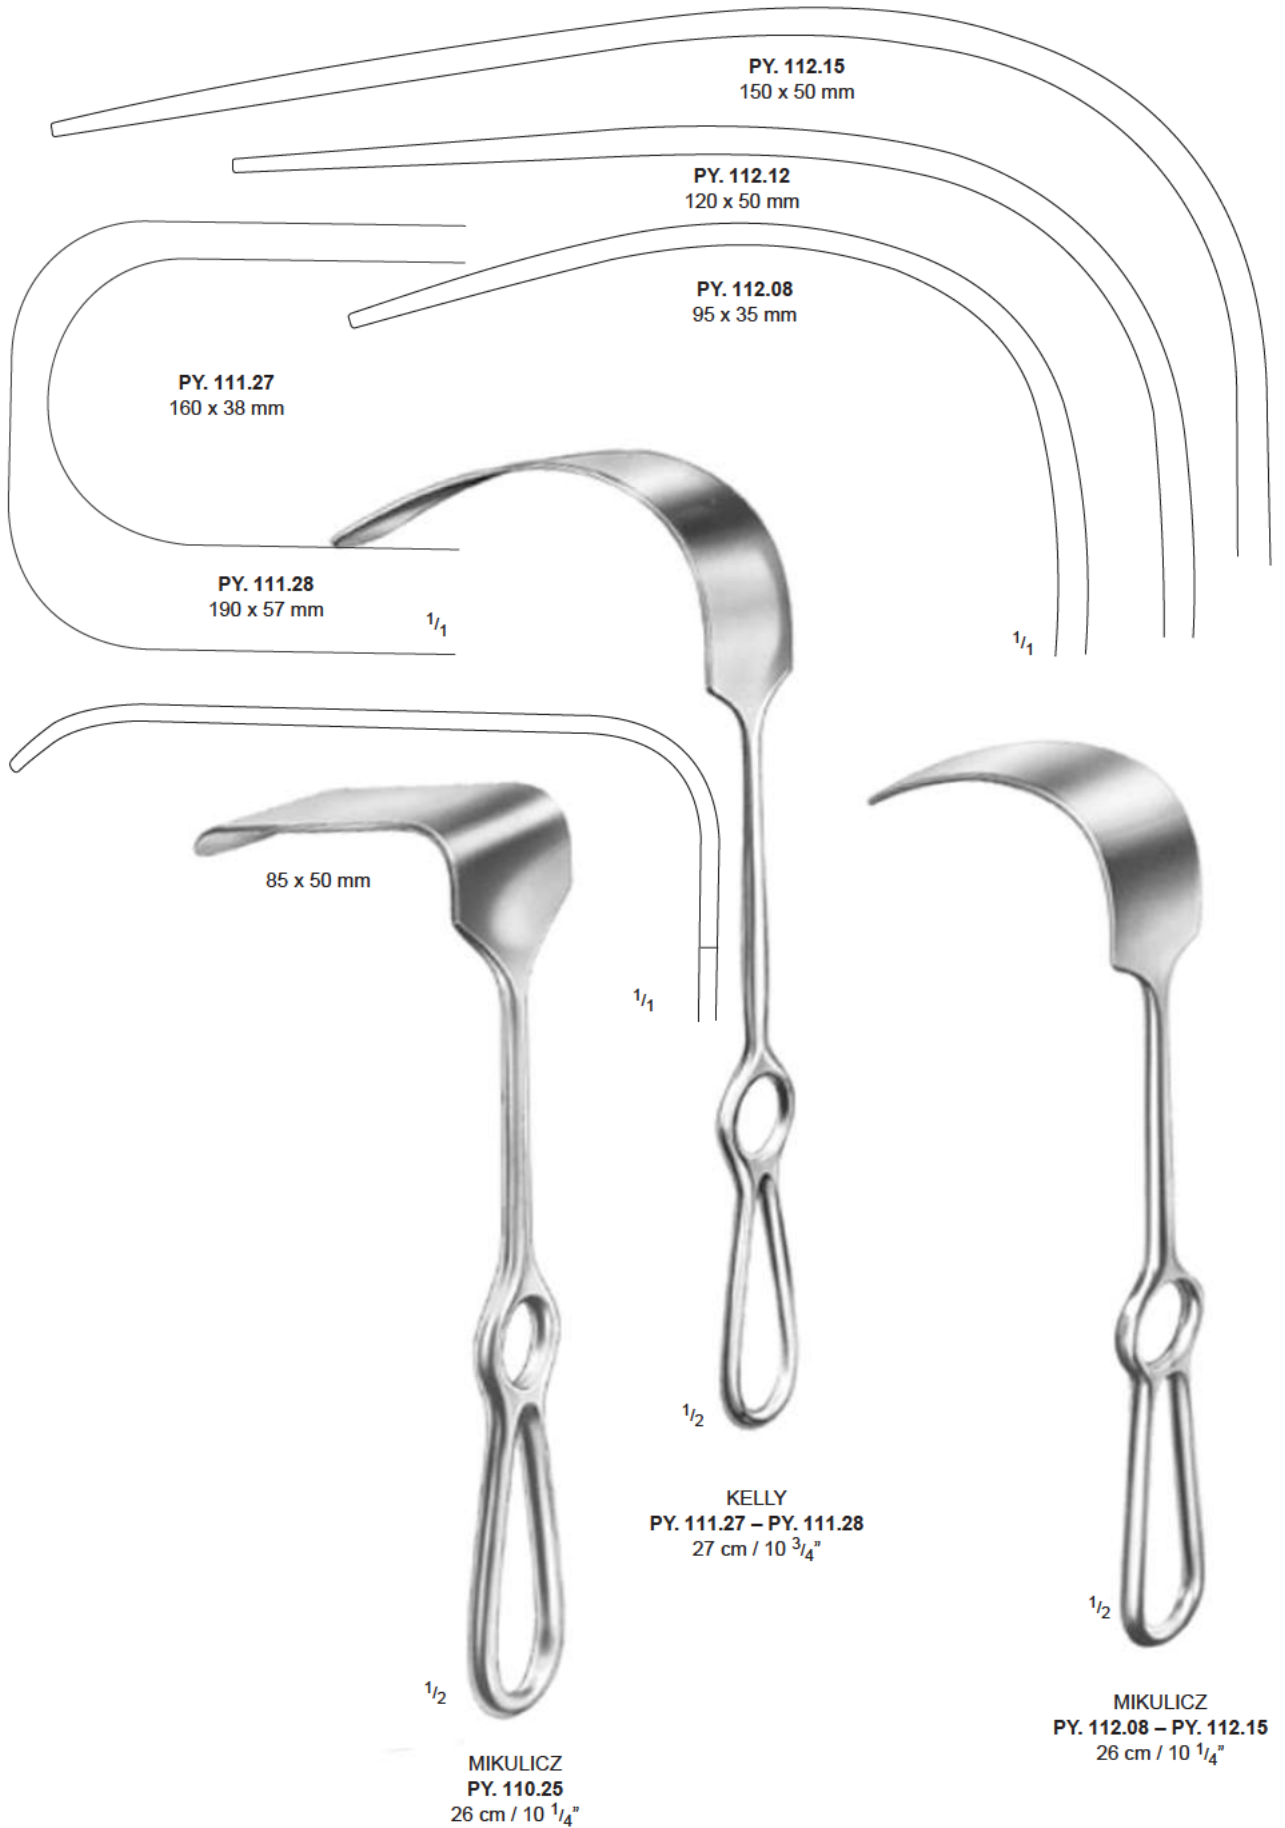

1/4

Retractors

ZENKER
PY. 84.25 – PY. 86.99

PY. 84.25
35 x 8 mm
25 cm / 10"

PY. 85.26
60 x 12 mm
26 cm / 10 1/4"

PY. 86.75
75 x 12 mm
27.5 cm / 10 3/4"

PY. 86.85
85 x 20 mm
29 cm / 11 1/4"

PY. 86.99
100 x 25 mm
30 cm / 12"

Retractors

Retractors

FRITSCH
PY. 91.23 – PY. 92.85
23 cm / 9"

Retractors

Retractors

DOYEN
PY. 94.80
24 cm / 9 $\frac{1}{2}$ "

a mm	b mm	Slightly Concave	Medium Hollow
55	35	PY. 98.31	PY. 99.31
85	35	PY. 98.32	PY. 99.32
115	35	PY. 98.33	PY. 99.33
55	45	PY. 98.41	PY. 99.41
85	45	PY. 98.42	PY. 99.42
115	45	PY. 98.43	PY. 99.43
160	45	PY. 98.44	PY. 99.44
55	60	PY. 98.61	PY. 99.61
85	60	PY. 98.62	PY. 99.62
115	60	PY. 98.63	PY. 99.63
160	60	PY. 98.64	PY. 99.64

Retractors

Splanchnic Retractors

Splanchnic Retractors

Deaver Retractors

Deaver Retractors

PY. 118.03
30 cm / 12"

PY. 118.04
30 cm / 12"

PY. 118.05 – 75 mm
30 cm / 12"

PZ. 39.17
 16 cm / 6 1/4"

PZ. 39.20
 20 cm / 8"

PZ. 39.21
 20 cm / 8"

PZ. 39.26
 26 cm / 10 1/4"

Sharp

PZ. 39.27
 26 cm / 10 1/4"

Blunt

Self-retaining Retractors