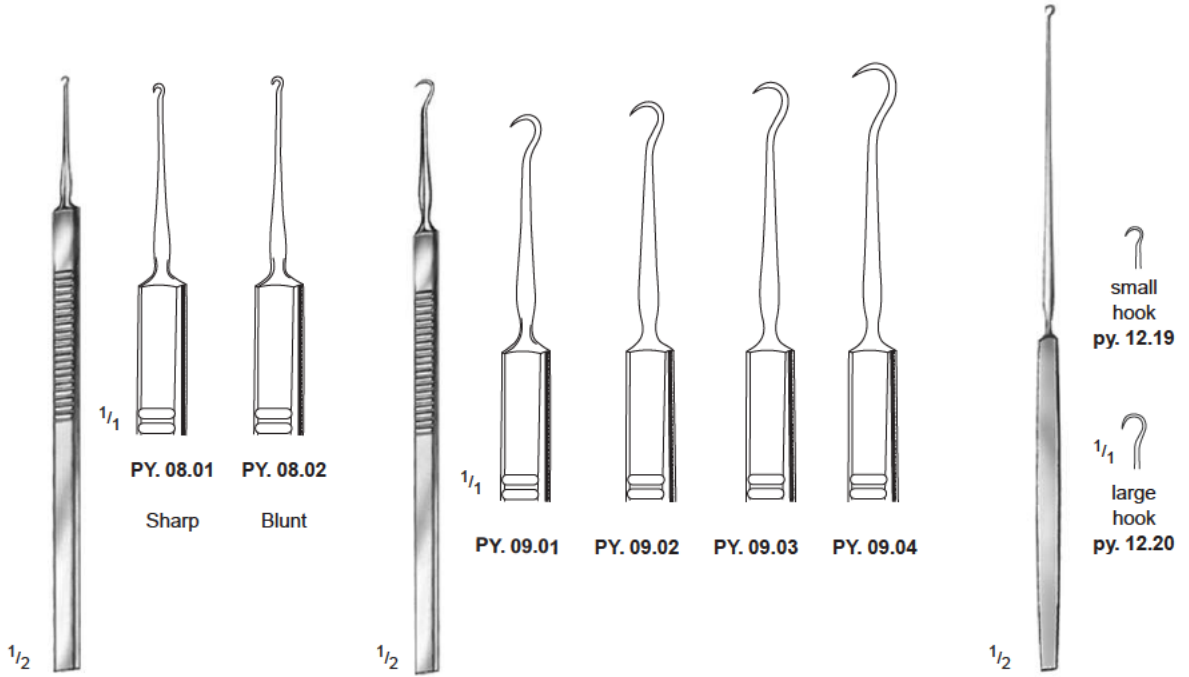

Retractors, Vein Hooks

SEN MILLER
PY. 01.16 – PY. 02.16
16 cm / 6 1/4"

RAGNELL - DAVIS
PY. 05.16
16 cm / 6 1/4"

CUSHING
PY. 03.08 – PY. 03.18
20 cm / 8"

CUSHING
PY. 03.28 – PY. 03.38
24 cm / 9 1/2"

Hooks and Retractors