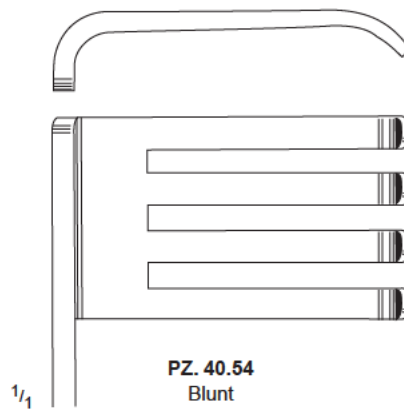

PZ. 39.17
 16 cm / 6 1/4"

PZ. 39.20
 20 cm / 8"

PZ. 39.21
 20 cm / 8"

PZ. 39.26
 26 cm / 10 1/4"

Sharp

PZ. 39.27
 26 cm / 10 1/4"

Blunt

Self-retaining Retractors

Self-retaining Retractors

BECKMANN-ADSON
PZ. 40.51 – PZ. 40.54
31 cm / 12 1/4"
4 x 4 teeth

PZ. 40.51
Sharp

PZ. 40.52
Blunt

PZ. 40.53
Sharp

PZ. 40.54
Blunt

Abdominal Retractors

Abdominal Retractors

RICARD
PZ. 59.00 – 28 cm / 11"
PZ. 59.01 – 30 cm / 12"
complete

Abdominal Retractors

Abdominal Retractors

BALFOUR BABY
PZ. 66.01

BALFOUR
PZ. 69.10

BALFOUR
PZ. 70.15 - Maximum Spread 180 mm
PZ. 70.17 - Maximum Spread 250 mm