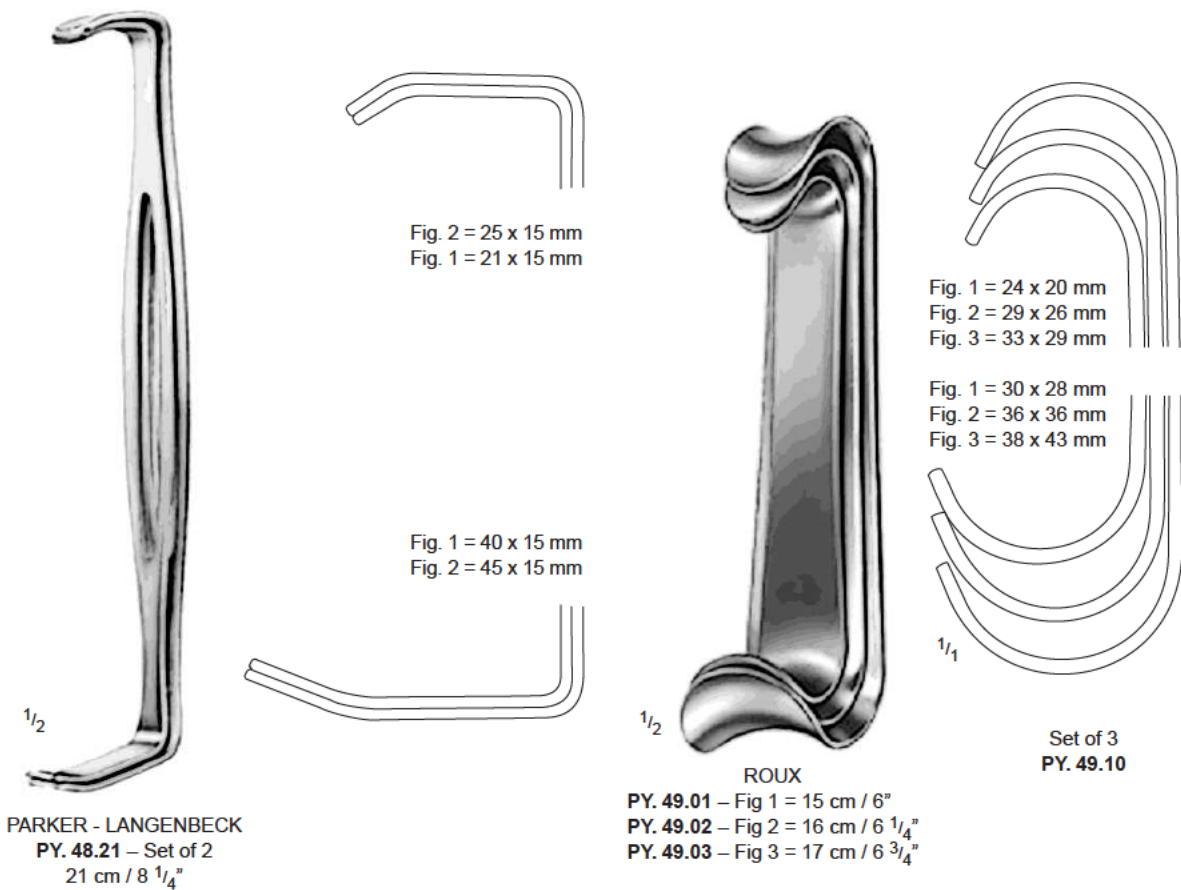

Retractors