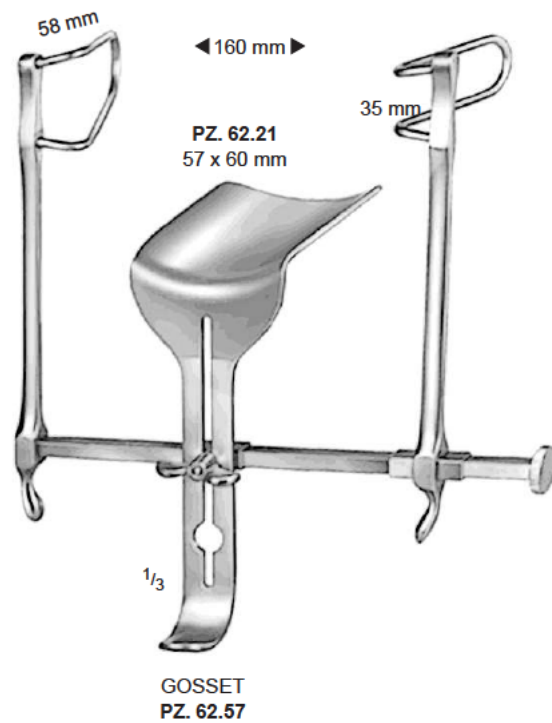

PZ. 39.17
 16 cm / 6 1/4"

PZ. 39.20
 20 cm / 8"

PZ. 39.21
 20 cm / 8"

PZ. 39.26
 26 cm / 10 1/4"

Sharp

PZ. 39.27
 26 cm / 10 1/4"

Blunt

Self-retaining Retractors

Self-retaining Retractors

BECKMANN-ADSON
PZ. 40.51 – PZ. 40.54
31 cm / 12 1/4"
4 x 4 teeth

PZ. 40.51
Sharp

PZ. 40.52
Blunt

PZ. 40.53
Sharp

PZ. 40.54
Blunt

Abdominal Retractors

Abdominal Retractors

RICARD
PZ. 59.00 – 28 cm / 11"
PZ. 59.01 – 30 cm / 12"
complete

Abdominal Retractors

Abdominal Retractors

BALFOUR BABY
PZ. 66.01

BALFOUR
PZ. 69.10

BALFOUR
PZ. 70.15 - Maximum Spread 180 mm
PZ. 70.17 - Maximum Spread 250 mm

Abdominal Retractors

Abdominal Retractors