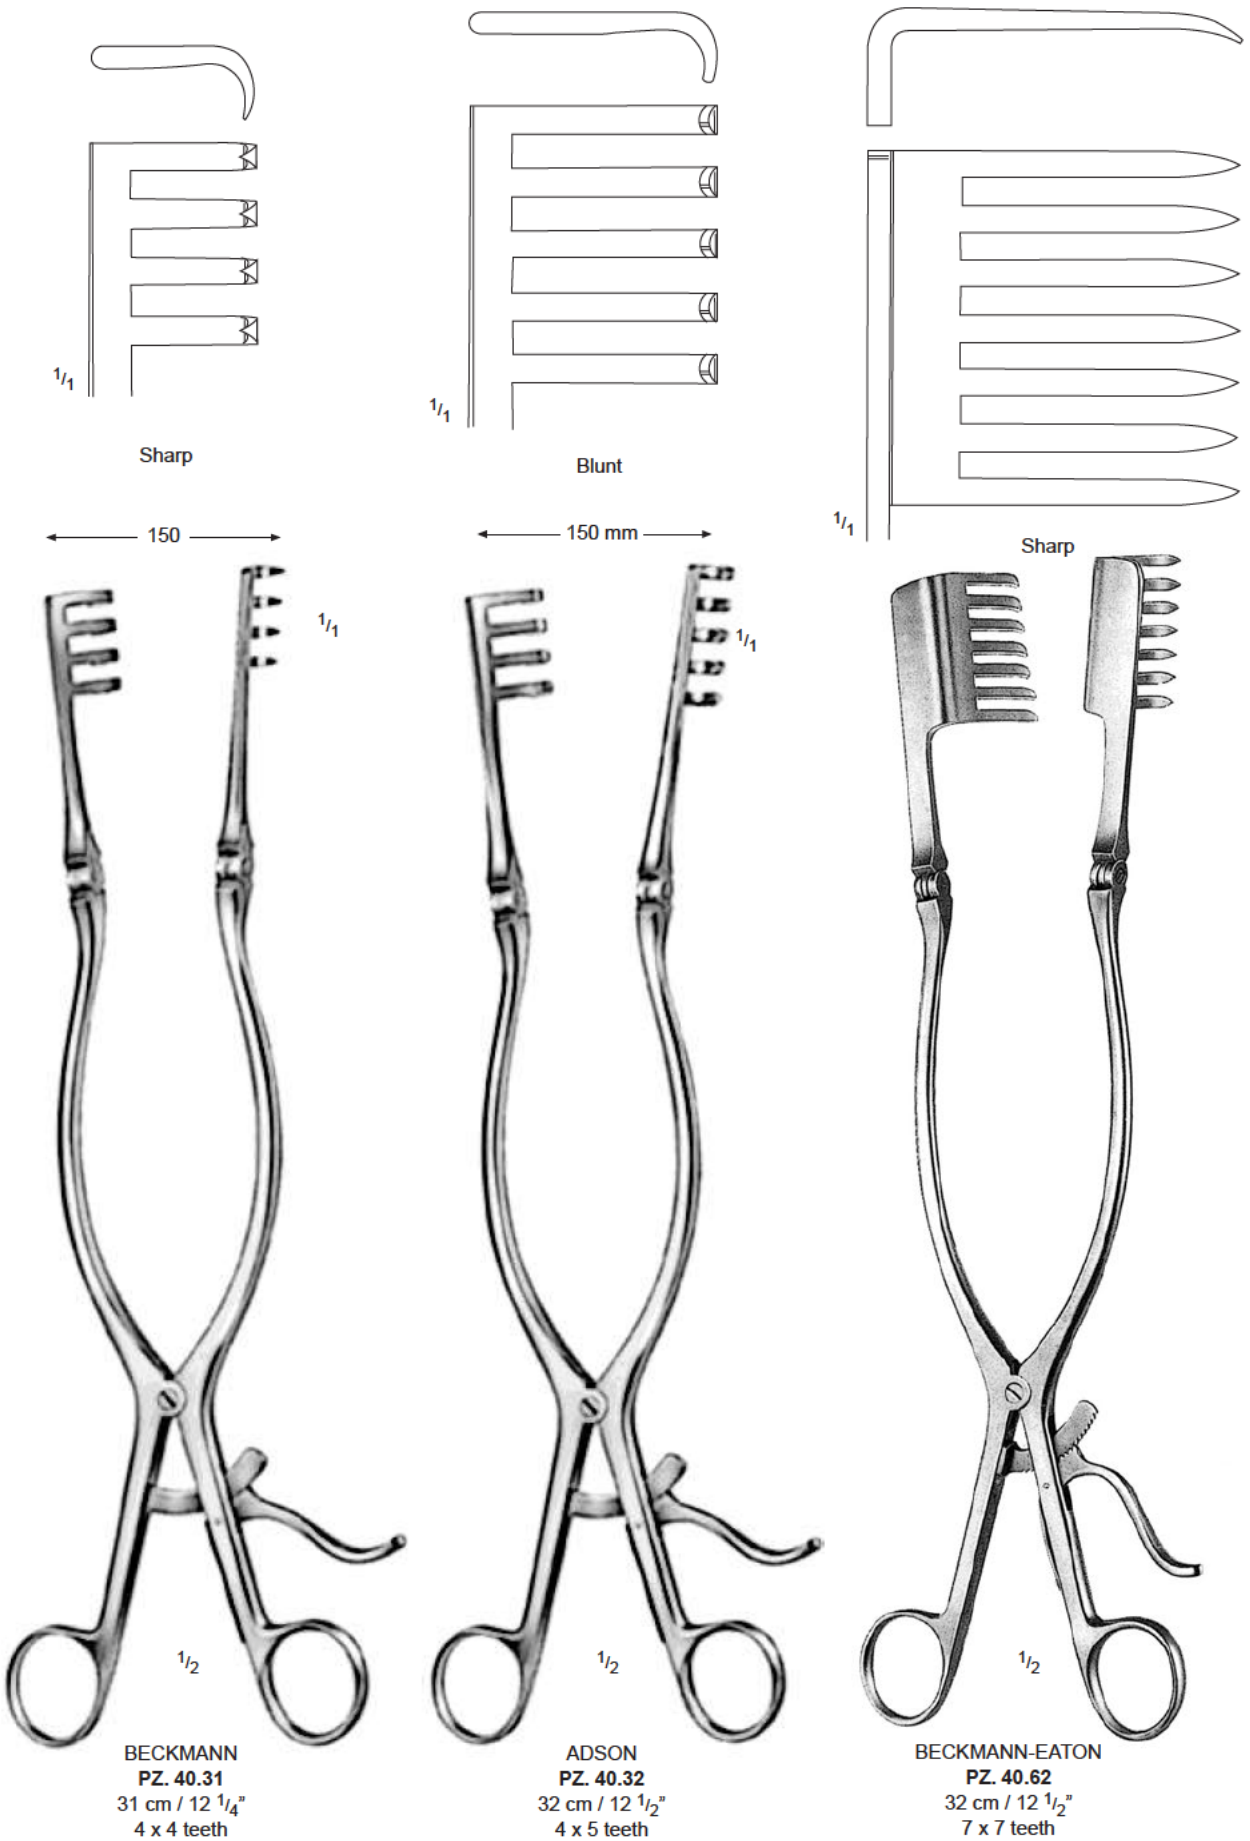

WEITLANER
PZ. 20.20 – PZ. 20.21
20 cm / 8"
3 x 4 teeth

WEITLANER
PZ. 29.13 – PZ. 30.16
3 x 4 teeth

Self-retaining Retractors

PZ. 38.26
Sharp
3 x 4 teeth

PZ. 38.27
Blunt
3 x 4 teeth

ADSON
PZ. 38.26 – PZ. 38.37
26.5 cm / 10 1/2"

PZ. 39.17
 16 cm / 6 1/4"

PZ. 39.20
 20 cm / 8"

PZ. 39.21
 20 cm / 8"

PZ. 39.26
 26 cm / 10 1/4"

Sharp

PZ. 39.27
 26 cm / 10 1/4"

Blunt

Self-retaining Retractors

Self-retaining Retractors

BECKMANN-ADSON
PZ. 40.51 – PZ. 40.54
31 cm / 12 1/4"
4 x 4 teeth

PZ. 40.51
Sharp

PZ. 40.52
Blunt

PZ. 40.53
Sharp

PZ. 40.54
Blunt

Abdominal Retractors

Abdominal Retractors

RICARD
PZ. 59.00 – 28 cm / 11"
PZ. 59.01 – 30 cm / 12"
complete

Abdominal Retractors

Abdominal Retractors

BALFOUR BABY
PZ. 66.01

BALFOUR
PZ. 69.10

BALFOUR
PZ. 70.15 - Maximum Spread 180 mm
PZ. 70.17 - Maximum Spread 250 mm