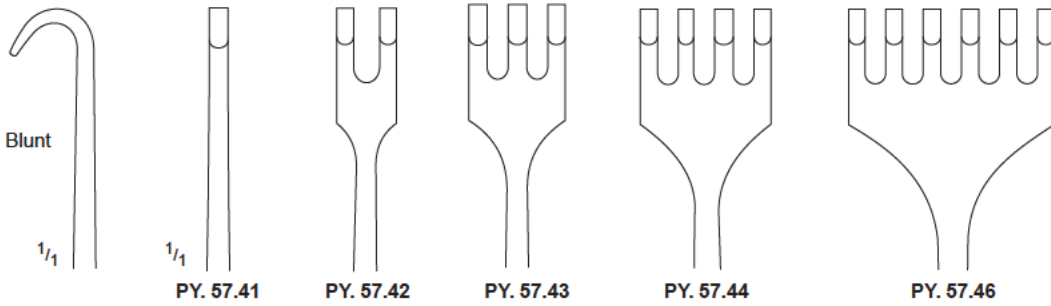

Retractors, Hooks

VOLKMANN
PY. 57.21 – PY. 62.22
22 cm / 8 $\frac{3}{4}$ "