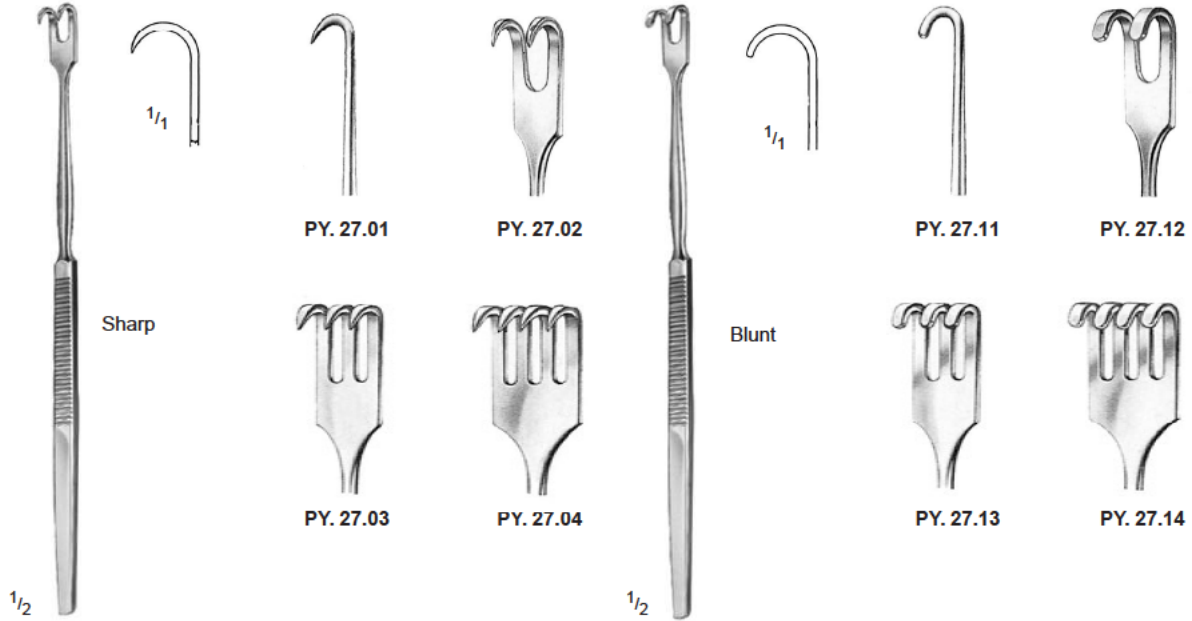

Retractors, Vein Hooks

SEN MILLER
PY. 01.16 – PY. 02.16
16 cm / 6 1/4"

RAGNELL - DAVIS
PY. 05.16
16 cm / 6 1/4"

CUSHING
PY. 03.08 – PY. 03.18
20 cm / 8"

CUSHING
PY. 03.28 – PY. 03.38
24 cm / 9 1/2"

Hooks and Retractors

GRAEFE
PY. 08.01 – PY. 08.02
16 cm / 6 1/4"

PY. 09.01 – PY. 09.04
16 cm / 6 1/4"

GILLIES
PY. 12.19 – PY. 12.20
19 cm / 7 1/2"

O'CONNOR
PY. 13.16
16 cm / 6 1/4"

GUTHRIE
PY. 25.16 – PY. 25.26
16 cm / 6 1/4"

PY. 26.16
16 cm / 6 1/4"

Retractors

PY. 27.01 – PY. 27.04
16 cm / 6 1/4"

PY. 27.11 – PY. 27.14
16 cm / 6 1/4"

PY. 28.02 – PY. 28.14
16 cm / 6 1/4"
Flexible

PY. 30.04 – PY. 30.14
16.5 cm / 6 1/2"

Retractors

PY. 31.01 – PY. 31.04
16.5 cm / 6 1/2"