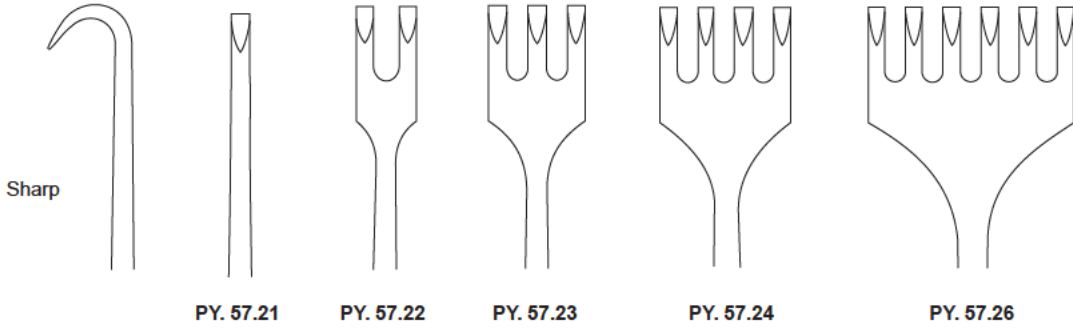

Retractors, Hooks

VOLKMANN
PY. 57.21 – PY. 62.22
22 cm / 8 $\frac{3}{4}$ "