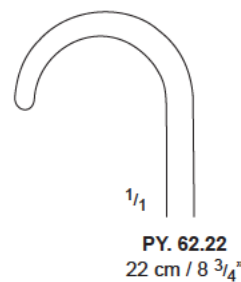

1/3

OCHSNER
PY. 38.30 30 mm
PY. 38.40 40 mm
PY. 38.50 50 mm
33 cm / 13"

Flexible

HABERER
PY. 40.20
20 cm / 8", 17/25 mm
PY. 40.28
28 cm / 11", 25/30 mm
PY. 40.30
30 cm / 12", 37/45 mm

Flexible

Malleable and
very soft.

PROFESSIONAL
PY. 41.06 – 6 x 200 mm
PY. 41.10 – 10 x 200 mm
PY. 41.12 – 12 x 200 mm
PY. 41.17 – 17 x 200 mm
PY. 41.20 – 20 x 200 mm
PY. 41.25 – 25 x 200 mm
PY. 41.55 – 27 x 250 mm
PY. 41.65 – 35 x 250 mm

Retractors

Retractors, Hooks

VOLKMANN
PY. 57.21 – PY. 62.22
22 cm / 8 $\frac{3}{4}$ "

Retractors

VOLKMANN
PY. 58.02 – PY. 58.26
21.5 cm / 8 $\frac{1}{2}$ "

Retractors

KOCHER
PY. 63.02 – PY. 63.16
22 cm / 8 $\frac{3}{4}$ "

1/2

PY. 77.01
7 x 20 mm

PY. 77.02 – 7 x 30 mm

PY. 77.03 – 10 x 30 mm

PY. 77.04 – 15 x 30 mm

PY. 77.05 – 20 x 30 mm

PY. 77.06 – 10 x 40 mm

PY. 77.07 – 15 x 40 mm