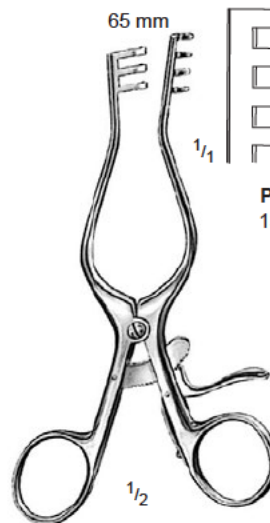

Retractors

Splanchnic Retractors

Splanchnic Retractors

Deaver Retractors

Deaver Retractors

PY. 118.03
30 cm / 12"

PY. 118.04
30 cm / 12"

PY. 118.05 – 75 mm
30 cm / 12"

PY. 118.06 – 100 mm
30 cm / 12"

Abdominal Retractors, Spatula

Self-retaining Retractors

JANSEN
PZ. 05.20
10 cm / 4"
3 x 3 teeth

ALM
PZ. 24.07 – PZ. 25.10
4 X 4 teeth

PZ. 25.10
10 cm / 4"
Sharp

PZ. 25.10
10 cm / 4"
Blunt

WEITLANER
PZ. 20.20 – PZ. 20.21
20 cm / 8"
3 x 4 teeth

WEITLANER
PZ. 29.13 – PZ. 30.16
3 x 4 teeth

Self-retaining Retractors

PZ. 38.26
Sharp
3 x 4 teeth

PZ. 38.27
Blunt
3 x 4 teeth

ADSON
PZ. 38.26 – PZ. 38.37
26.5 cm / 10 1/2"