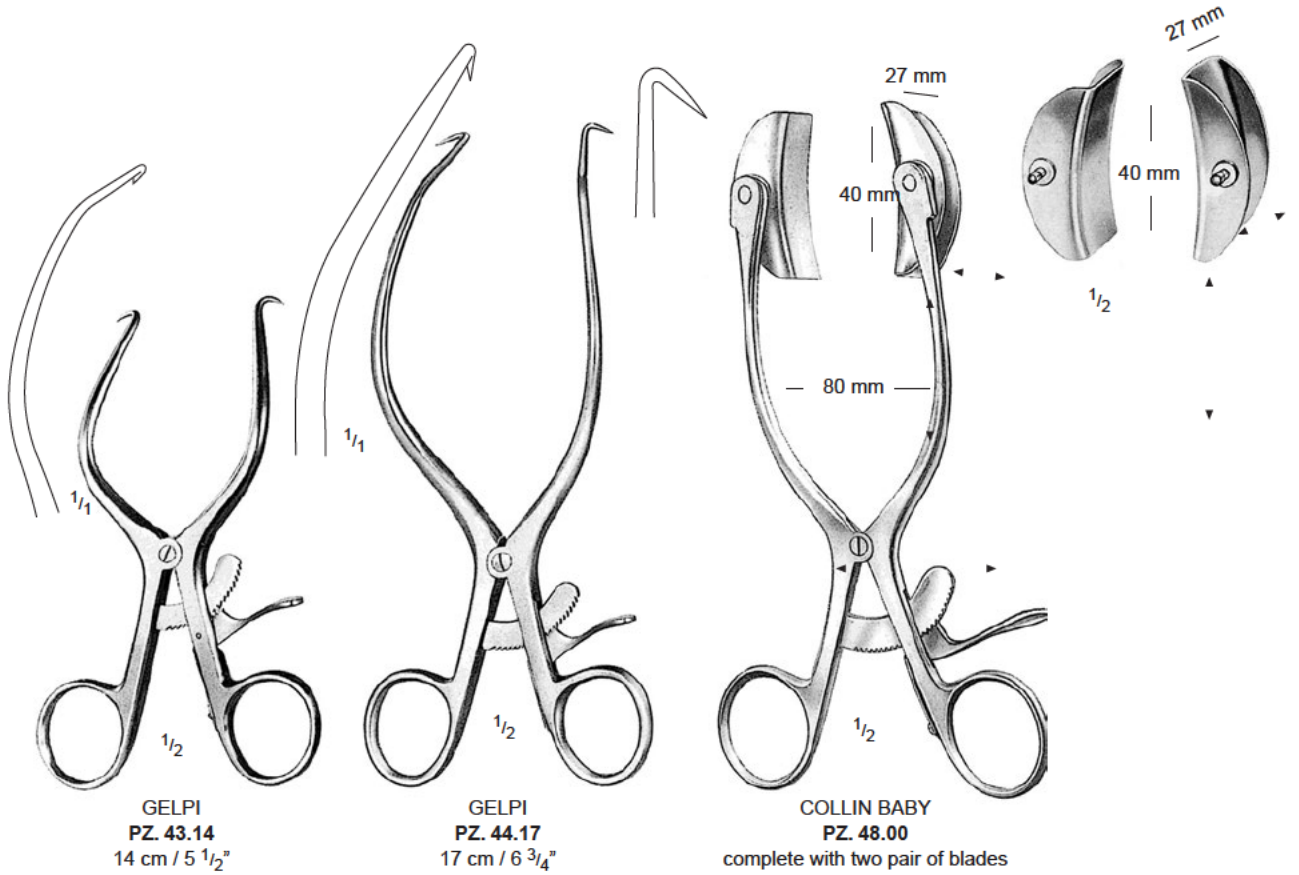

PZ. 39.17
 16 cm / 6 1/4"

PZ. 39.20
 20 cm / 8"

PZ. 39.21
 20 cm / 8"

PZ. 39.26
 26 cm / 10 1/4"

Sharp

PZ. 39.27
 26 cm / 10 1/4"

Blunt

Self-retaining Retractors

Self-retaining Retractors

BECKMANN-ADSON
PZ. 40.51 – PZ. 40.54
31 cm / 12 1/4"
4 x 4 teeth

PZ. 40.51
Sharp

PZ. 40.52
Blunt

PZ. 40.53
Sharp

PZ. 40.54
Blunt

Abdominal Retractors

Abdominal Retractors

RICARD
PZ. 59.00 – 28 cm / 11"
PZ. 59.01 – 30 cm / 12"
complete

Abdominal Retractors

Abdominal Retractors

BALFOUR BABY
PZ. 66.01

BALFOUR
PZ. 69.10

BALFOUR
PZ. 70.15 - Maximum Spread 180 mm
PZ. 70.17 - Maximum Spread 250 mm