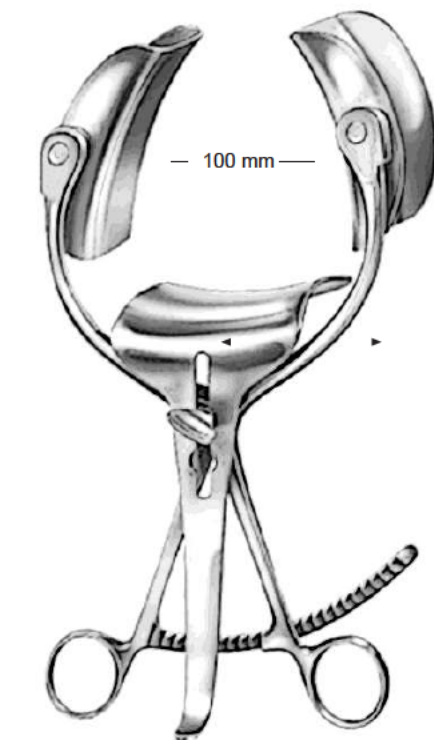

PZ. 39.17
 16 cm / 6 1/4"

PZ. 39.20
 20 cm / 8"

PZ. 39.21
 20 cm / 8"

PZ. 39.26
 26 cm / 10 1/4"

Sharp

PZ. 39.27
 26 cm / 10 1/4"

Blunt

Self-retaining Retractors

Self-retaining Retractors

BECKMANN-ADSON
PZ. 40.51 – PZ. 40.54
31 cm / 12 1/4"
4 x 4 teeth

PZ. 40.51
Sharp

PZ. 40.52
Blunt

PZ. 40.53
Sharp

PZ. 40.54
Blunt

Abdominal Retractors

Abdominal Retractors

RICARD
PZ. 59.00 – 28 cm / 11"
PZ. 59.01 – 30 cm / 12"
complete

Abdominal Retractors

Abdominal Retractors

BALFOUR BABY
PZ. 66.01

BALFOUR
PZ. 69.10

BALFOUR
PZ. 70.15 - Maximum Spread 180 mm
PZ. 70.17 - Maximum Spread 250 mm