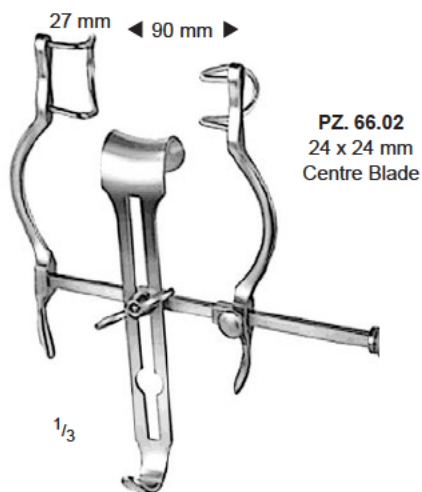

PZ. 39.17
 16 cm / 6 1/4"

PZ. 39.20
 20 cm / 8"

PZ. 39.21
 20 cm / 8"

PZ. 39.26
 26 cm / 10 1/4"

Sharp

PZ. 39.27
 26 cm / 10 1/4"

Blunt

Self-retaining Retractors

Self-retaining Retractors

BECKMANN-ADSON
PZ. 40.51 – PZ. 40.54
31 cm / 12 1/4"
4 x 4 teeth

PZ. 40.51
Sharp

PZ. 40.52
Blunt

PZ. 40.53
Sharp

PZ. 40.54
Blunt

Abdominal Retractors

Abdominal Retractors

RICARD
PZ. 59.00 – 28 cm / 11"
PZ. 59.01 – 30 cm / 12"
complete

Abdominal Retractors

Abdominal Retractors

BALFOUR BABY
PZ. 66.01

BALFOUR
PZ. 69.10

BALFOUR
PZ. 70.15 - Maximum Spread 180 mm
PZ. 70.17 - Maximum Spread 250 mm