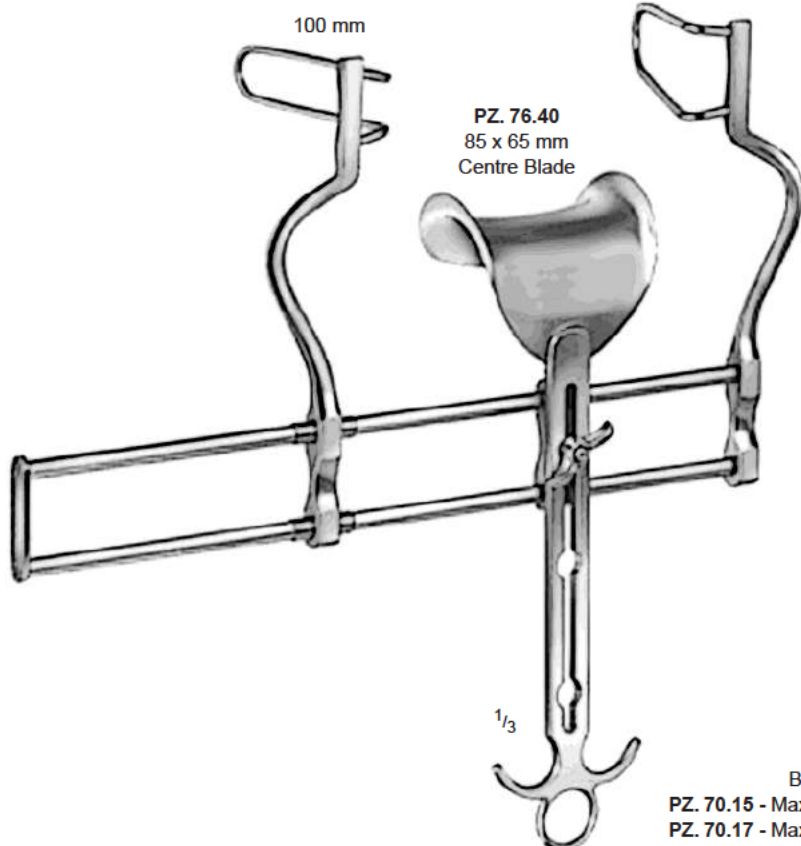

PZ. 39.17
 16 cm / 6 1/4"

PZ. 39.20
 20 cm / 8"

PZ. 39.21
 20 cm / 8"

PZ. 39.26
 26 cm / 10 1/4"

Sharp

PZ. 39.27
 26 cm / 10 1/4"

Blunt

Self-retaining Retractors

Self-retaining Retractors

BECKMANN-ADSON
PZ. 40.51 – PZ. 40.54
31 cm / 12 1/4"
4 x 4 teeth

PZ. 40.51
Sharp

PZ. 40.52
Blunt

PZ. 40.53
Sharp

PZ. 40.54
Blunt

Abdominal Retractors

Abdominal Retractors

RICARD
PZ. 59.00 – 28 cm / 11"
PZ. 59.01 – 30 cm / 12"
complete

Abdominal Retractors

Abdominal Retractors

BALFOUR BABY
PZ. 66.01

BALFOUR
PZ. 69.10

BALFOUR
PZ. 70.15 - Maximum Spread 180 mm
PZ. 70.17 - Maximum Spread 250 mm

Abdominal Retractors

Abdominal Retractors