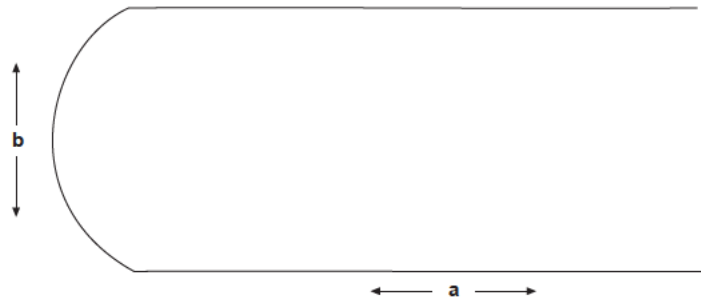

Retractors

Retractors

FRITSCH
PY. 91.23 – PY. 92.85
23 cm / 9"

Retractors

Retractors

DOYEN
PY. 94.80
24 cm / 9 $\frac{1}{2}$ "

a mm	b mm	Slightly Concave	Medium Hollow
55	35	PY. 98.31	PY. 99.31
85	35	PY. 98.32	PY. 99.32
115	35	PY. 98.33	PY. 99.33
55	45	PY. 98.41	PY. 99.41
85	45	PY. 98.42	PY. 99.42
115	45	PY. 98.43	PY. 99.43
160	45	PY. 98.44	PY. 99.44
55	60	PY. 98.61	PY. 99.61
85	60	PY. 98.62	PY. 99.62
115	60	PY. 98.63	PY. 99.63
160	60	PY. 98.64	PY. 99.64