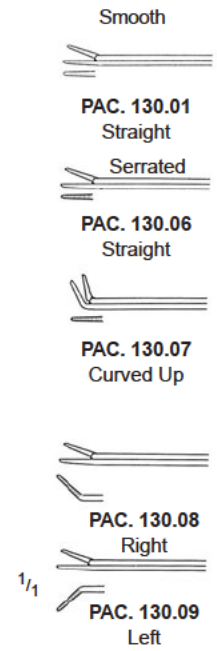

KERRISON
 PAC. 36.01 – PAC. 36.03

CITELLI
 PAC. 37.01 – PAC. 37.03

1 mm
 PAC. 37.01
 Fig. # 1

2.5 mm
 PAC. 37.02
 Fig. # 2

1/4 4 mm
 PAC. 37.03
 Fig. # 3

BEYER
 PAC. 39.19

BARTH
 PAC. 52.07
 18 cm / 7 1/2"
 Sharp

LEMPERT
 PAC. 54.20
 20 cm / 8"
 Sharp

LEMPERT
 PAC. 55.17
 18 cm / 7"

LEMPERT
 PAC. 56.10 – PAC. 56.50
 17.5 cm / 7"

PAC. 56.10

PAC. 56.20

PAC. 56.30

PAC. 56.40

PAC. 56.50

Eustachian Catheters, Ear Syringe, Ear Curettes

HARTMANN
 PAC. 63.07 – PAC. 63.15
 14 cm / 5 1/2"

PAC. 66.02 = 50 ml
 PAC. 66.04 = 100 ml
 Ear Syringe Complete with
 1 bulbous and 1 conical tip
 and 1 protective shield.

Sharp

Blunt

BUCK
 PAC. 70.00 – PAC. 70.23
 16.5 cm / 6 1/2"

Ear Loops, Hooks

Paracentesis Needles, Ear Dressing Forceps

Ear Polyp Forceps, Foreign Body Levers

Micro Ear Forceps

Micro Ear Scissors