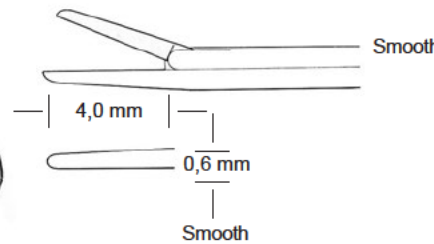

Eustachian Catheters, Ear Syringe, Ear Curettes

HARTMANN
 PAC. 63.07 – PAC. 63.15
 14 cm / 5 1/2"

PAC. 66.02 = 50 ml
 PAC. 66.04 = 100 ml
 Ear Syringe Complete with
 1 bulbous and 1 conical tip
 and 1 protective shield.

Sharp

Blunt

BUCK
 PAC. 70.00 – PAC. 70.23
 16.5 cm / 6 1/2"

Ear Loops, Hooks

Paracentesis Needles, Ear Dressing Forceps

Ear Polyp Forceps, Foreign Body Levers

Micro Ear Forceps

Micro Ear Scissors