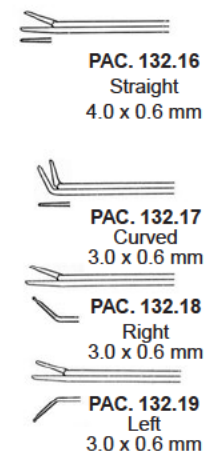

KERRISON
 PAC. 36.01 – PAC. 36.03

CITELLI
 PAC. 37.01 – PAC. 37.03

1 mm
 PAC. 37.01
 Fig. # 1

2.5 mm
 PAC. 37.02
 Fig. # 2

1/4 4 mm
 PAC. 37.03
 Fig. # 3

BEYER
 PAC. 39.19

BARTH
 PAC. 52.07
 18 cm / 7 1/2"
 Sharp

LEMPERT
 PAC. 54.20
 20 cm / 8"
 Sharp

LEMPERT
 PAC. 55.17
 18 cm / 7"

LEMPERT
 PAC. 56.10 – PAC. 56.50
 17.5 cm / 7"

PAC. 56.10

PAC. 56.20

PAC. 56.30

PAC. 56.40

PAC. 56.50

Eustachian Catheters, Ear Syringe, Ear Curettes

HARTMANN
 PAC. 63.07 – PAC. 63.15
 14 cm / 5 1/2"

PAC. 66.02 = 50 ml
 PAC. 66.04 = 100 ml
 Ear Syringe Complete with
 1 bulbous and 1 conical tip
 and 1 protective shield.

Sharp

Blunt

BUCK
 PAC. 70.00 – PAC. 70.23
 16.5 cm / 6 1/2"

Ear Loops, Hooks

Paracentesis Needles, Ear Dressing Forceps

Ear Polyp Forceps, Foreign Body Levers

Micro Ear Forceps

Micro Ear Scissors