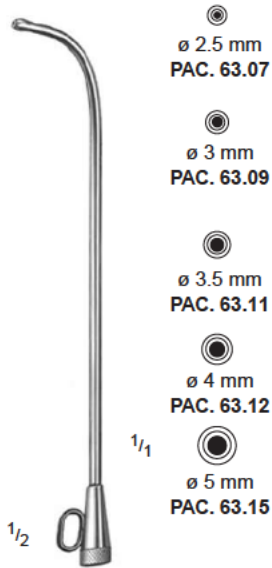

KERRISON
 PAC. 36.01 – PAC. 36.03

CITELLI
 PAC. 37.01 – PAC. 37.03

1 mm
 PAC. 37.01
 Fig. # 1

2.5 mm
 PAC. 37.02
 Fig. # 2

1/4 4 mm
 PAC. 37.03
 Fig. # 3

BEYER
 PAC. 39.19

BARTH
 PAC. 52.07
 18 cm / 7 1/2"
 Sharp

LEMPERT
 PAC. 54.20
 20 cm / 8"
 Sharp

LEMPERT
 PAC. 55.17
 18 cm / 7"

LEMPERT
 PAC. 56.10 – PAC. 56.50
 17.5 cm / 7"

PAC. 56.10

PAC. 56.20

PAC. 56.30

PAC. 56.40

PAC. 56.50

Eustachian Catheters, Ear Syringe, Ear Curettes

HARTMANN
 PAC. 63.07 – PAC. 63.15
 14 cm / 5 1/2"

PAC. 66.02 = 50 ml
 PAC. 66.04 = 100 ml
 Ear Syringe Complete with
 1 bulbous and 1 conical tip
 and 1 protective shield.

Sharp

Blunt

BUCK
 PAC. 70.00 – PAC. 70.23
 16.5 cm / 6 1/2"

Ear Loops, Hooks

Paracentesis Needles, Ear Dressing Forceps

Ear Polyp Forceps, Foreign Body Levers

Micro Ear Forceps

Micro Ear Scissors