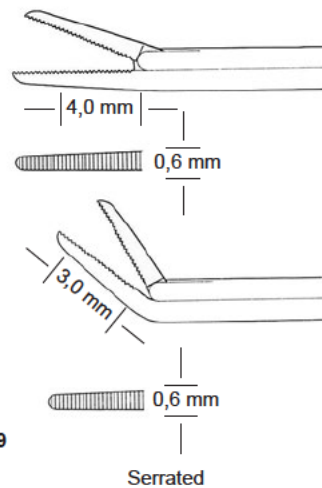

KERRISON
 PAC. 36.01 – PAC. 36.03

CITELLI
 PAC. 37.01 – PAC. 37.03

1 mm
 PAC. 37.01
 Fig. # 1

2.5 mm
 PAC. 37.02
 Fig. # 2

1/4 4 mm
 PAC. 37.03
 Fig. # 3

BEYER
 PAC. 39.19

BARTH
 PAC. 52.07
 18 cm / 7 1/2"
 Sharp

LEMPERT
 PAC. 54.20
 20 cm / 8"
 Sharp

LEMPERT
 PAC. 55.17
 18 cm / 7"

LEMPERT
 PAC. 56.10 – PAC. 56.50
 17.5 cm / 7"

PAC. 56.10

PAC. 56.20

PAC. 56.30

PAC. 56.40

PAC. 56.50

Eustachian Catheters, Ear Syringe, Ear Curettes

HARTMANN
 PAC. 63.07 – PAC. 63.15
 14 cm / 5 1/2"

PAC. 66.02 = 50 ml
 PAC. 66.04 = 100 ml
 Ear Syringe Complete with
 1 bulbous and 1 conical tip
 and 1 protective shield.

Sharp

Blunt

BUCK
 PAC. 70.00 – PAC. 70.23
 16.5 cm / 6 1/2"

Ear Loops, Hooks

Paracentesis Needles, Ear Dressing Forceps

Ear Polyp Forceps, Foreign Body Levers

Micro Ear Forceps

Micro Ear Scissors