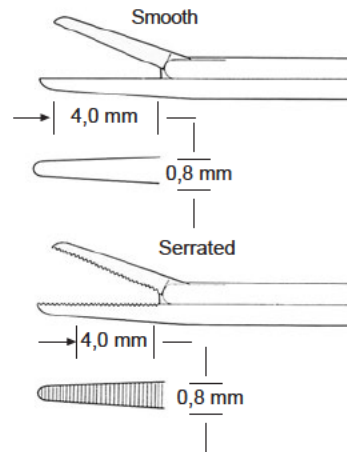

LEMPERT
 PAC. 54.20
 20 cm / 8"
 Sharp

LEMPERT
 PAC. 55.17
 18 cm / 7"

LEMPERT
 PAC. 56.10 – PAC. 56.50
 17.5 cm / 7"

PAC. 56.10

PAC. 56.20

PAC. 56.30

PAC. 56.40

PAC. 56.50

Eustachian Catheters, Ear Syringe, Ear Curettes

HARTMANN
 PAC. 63.07 – PAC. 63.15
 14 cm / 5 1/2"

PAC. 66.02 = 50 ml
 PAC. 66.04 = 100 ml
 Ear Syringe Complete with
 1 bulbous and 1 conical tip
 and 1 protective shield.

Sharp

Blunt

BUCK
 PAC. 70.00 – PAC. 70.23
 16.5 cm / 6 1/2"

Ear Loops, Hooks

Paracentesis Needles, Ear Dressing Forceps

Ear Polyp Forceps, Foreign Body Levers

Micro Ear Forceps

Micro Ear Scissors