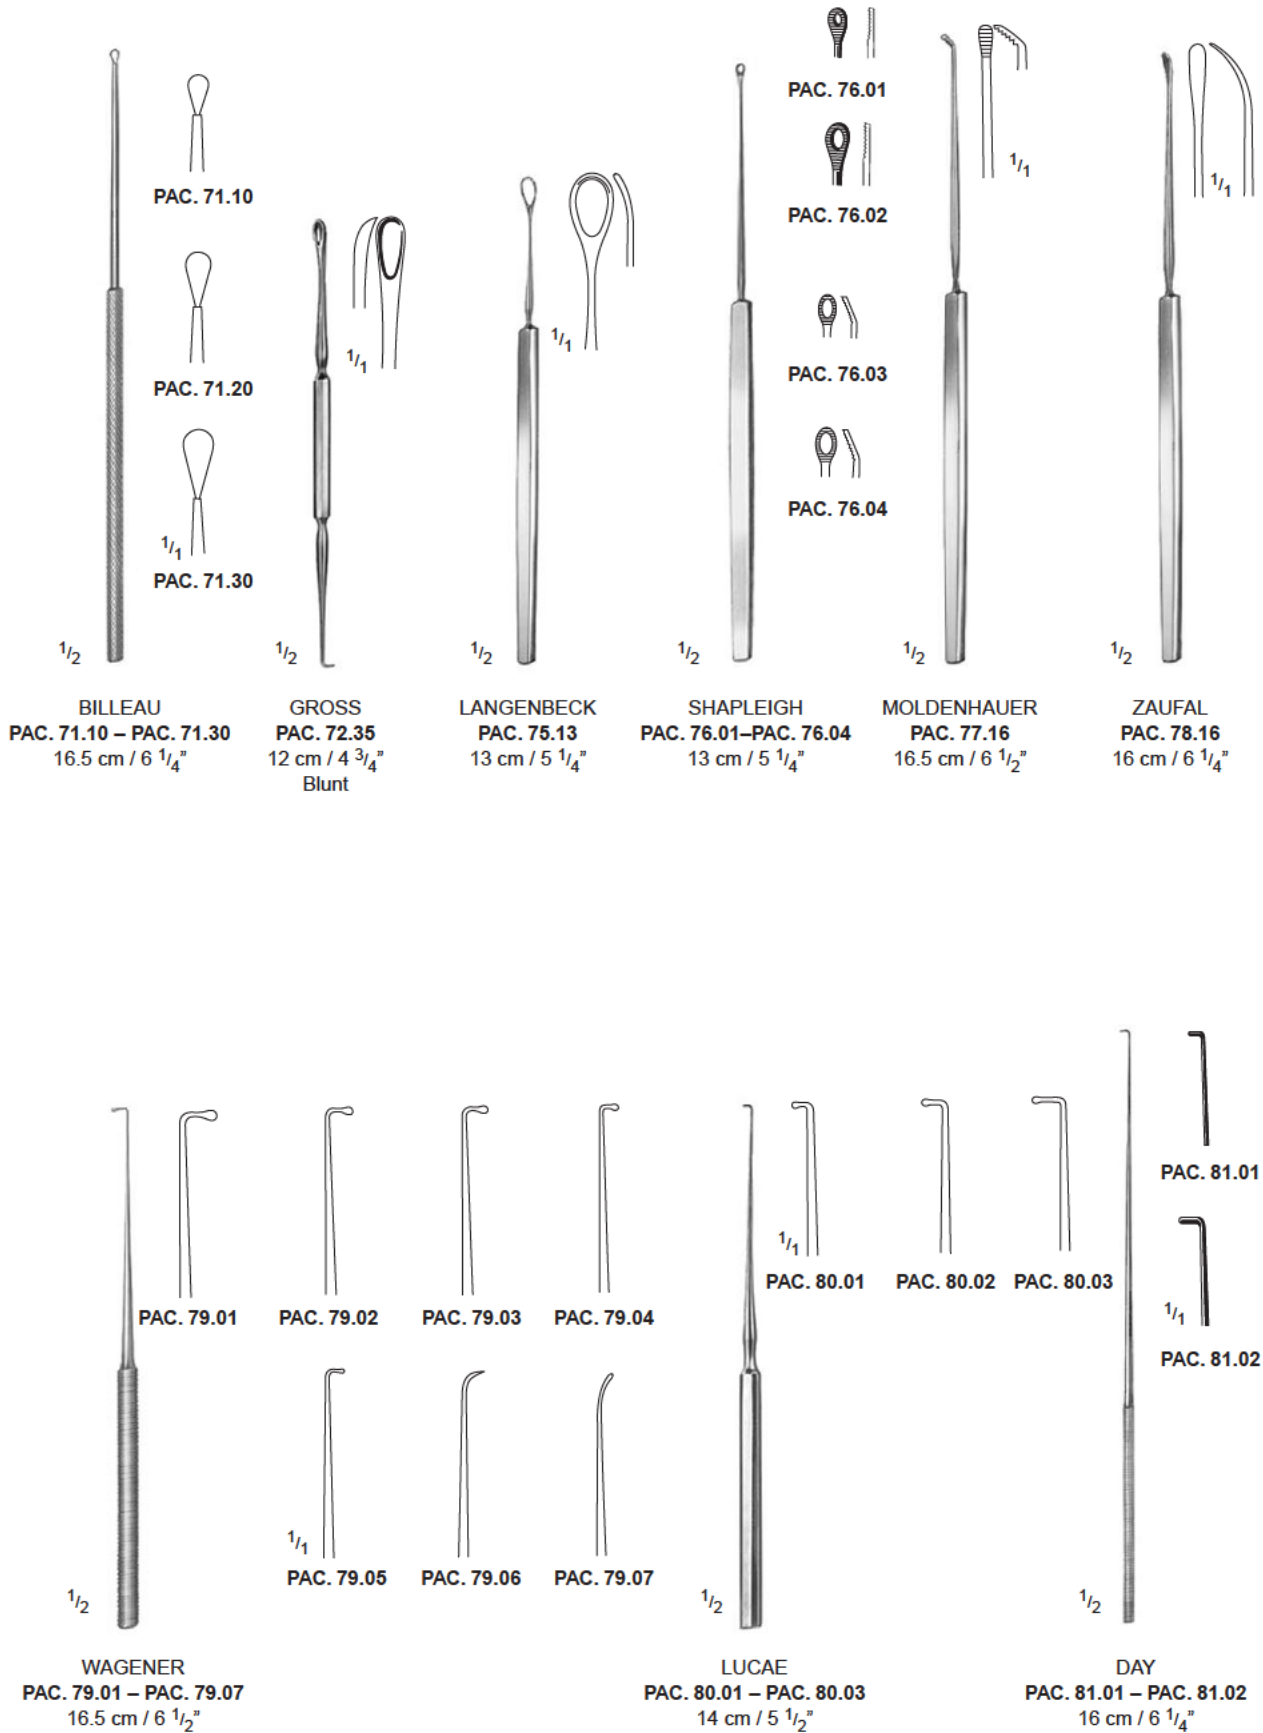

LEMPERT
 PAC. 54.20
 20 cm / 8"
 Sharp

LEMPERT
 PAC. 55.17
 18 cm / 7"

LEMPERT
 PAC. 56.10 – PAC. 56.50
 17.5 cm / 7"

PAC. 56.10

PAC. 56.20

PAC. 56.30

PAC. 56.40

PAC. 56.50

Eustachian Catheters, Ear Syringe, Ear Curettes

HARTMANN
 PAC. 63.07 – PAC. 63.15
 14 cm / 5 1/2"

PAC. 66.02 = 50 ml
 PAC. 66.04 = 100 ml
 Ear Syringe Complete with
 1 bulbous and 1 conical tip
 and 1 protective shield.

Sharp

Blunt

BUCK
 PAC. 70.00 – PAC. 70.23
 16.5 cm / 6 1/2"

Ear Loops, Hooks

Paracentesis Needles, Ear Dressing Forceps

Ear Polyp Forceps, Foreign Body Levers

Micro Ear Forceps

Micro Ear Scissors