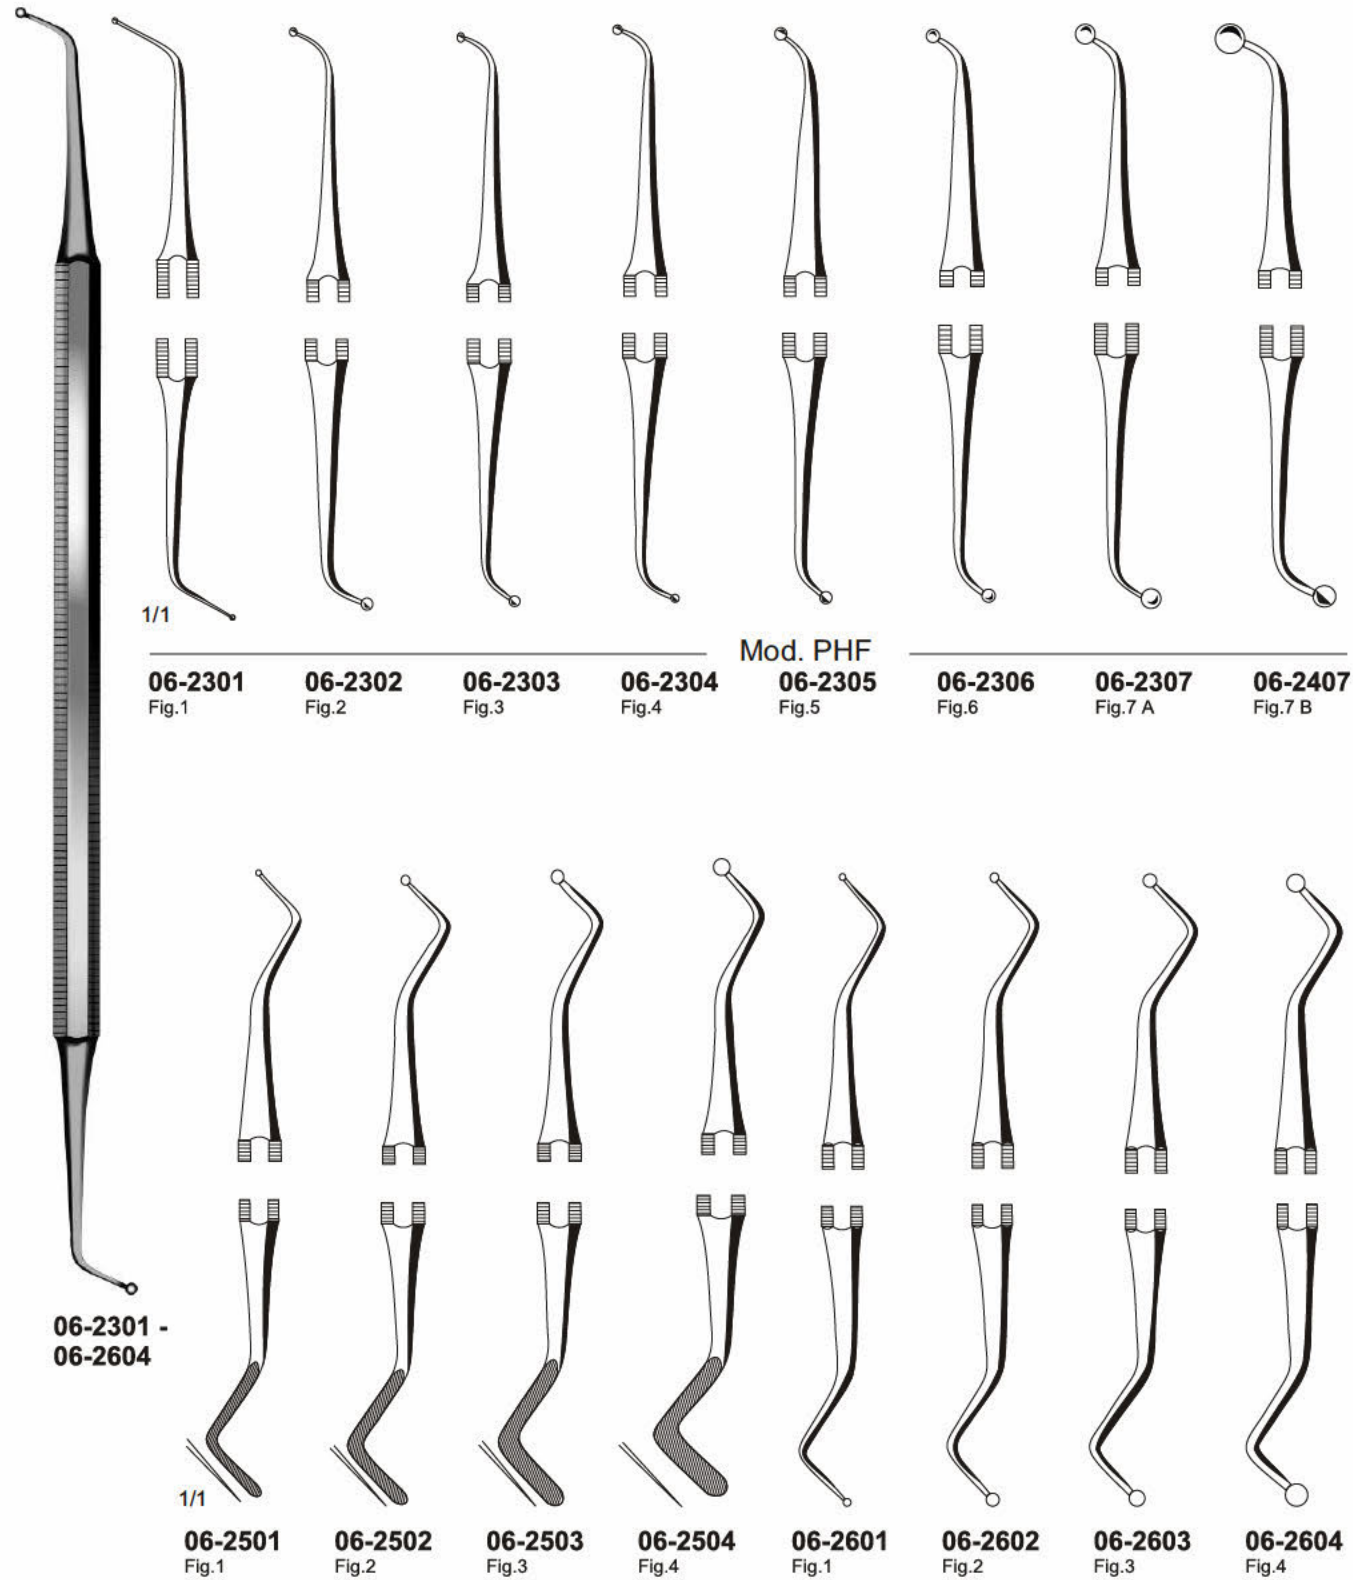

Please see page 34 for different handle styles.