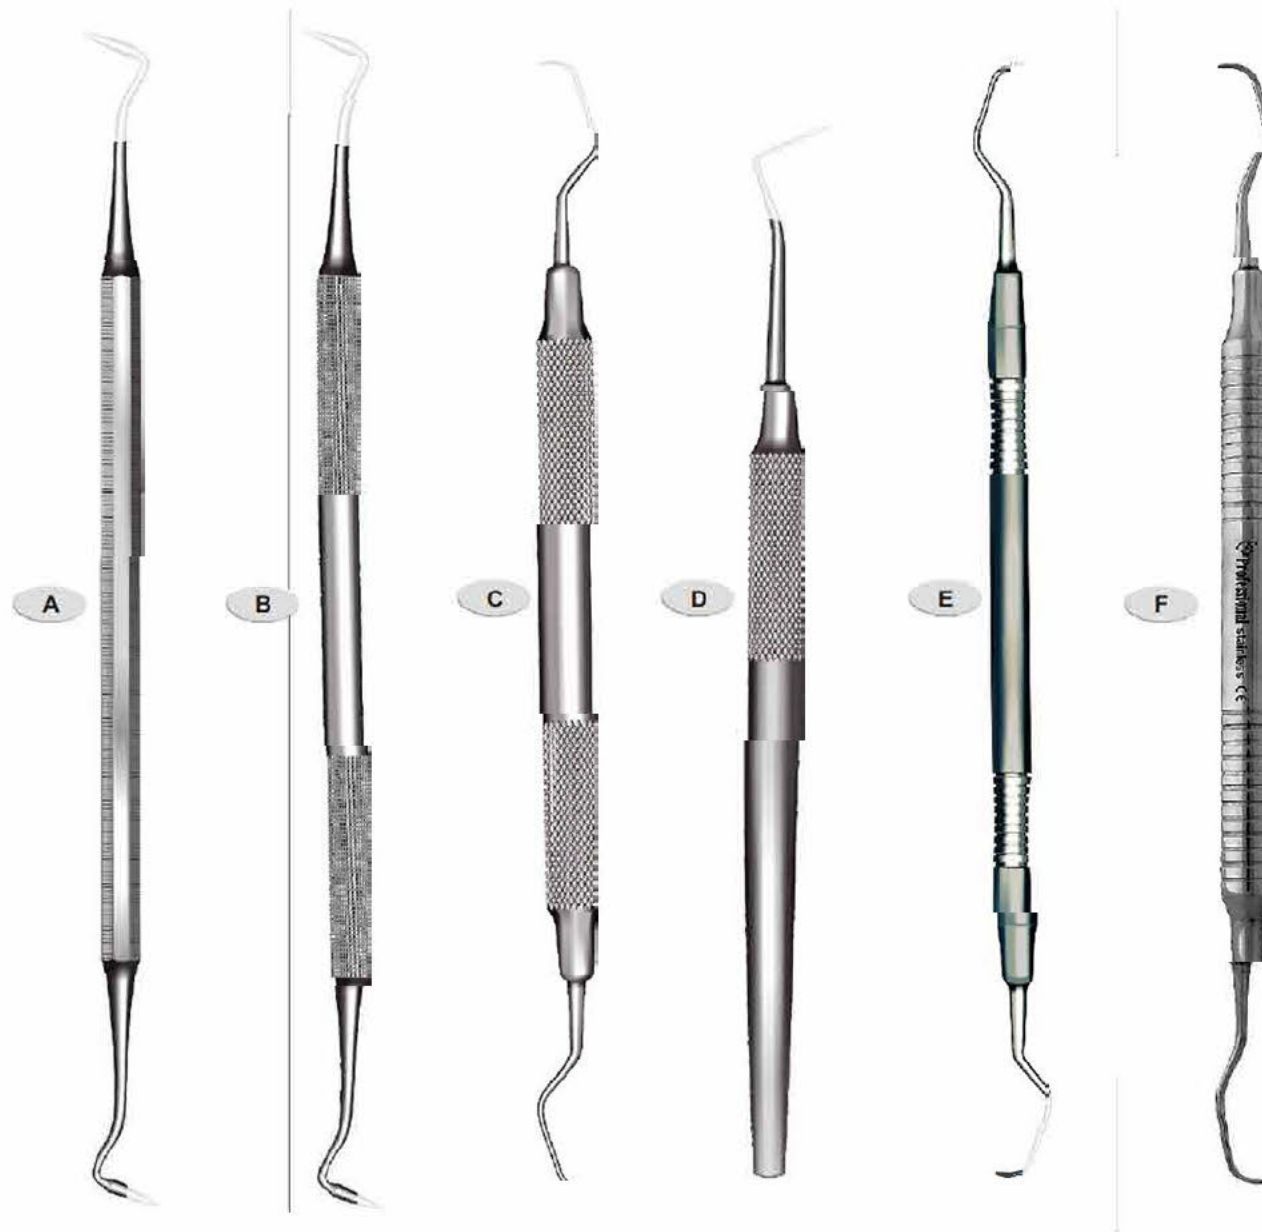

# CH 06

**Amalgam Instruments**  
**Amalgaminstrumente**  
**Instrumentos para amalgama**  
**Instrumente à amalgame**  
**Strumenti per amalgma**

**Choice of Handles for Scalers, Amalgam Instruments, Filling Instruments, Curettes, Probes, Knives, Explorers and Excavators**

If you wish to order a different type (A, B, C, D, E and F) of handle for a particular products, please mention that type with the code number of that product.

**Example : 06-1001C**

If you wish to order a particular type (A, B, C, D, E and F) of handle with all instruments, please mention that type in your purchase order.

**06-0730**  
 Ø 30 mm

Amalgam well  
**06-0935**  
 3,5 cm Ø  
 3,5 cm h.

**06-0830**  
 Ø 30 mm

Ivory  
 Distal  
**06-0515-**  
**06-0528**

Ivory  
 Single-End  
**06-0415-**  
**06-0428**

Ivory  
 Double End  
**06-0615-**  
**06-0632**