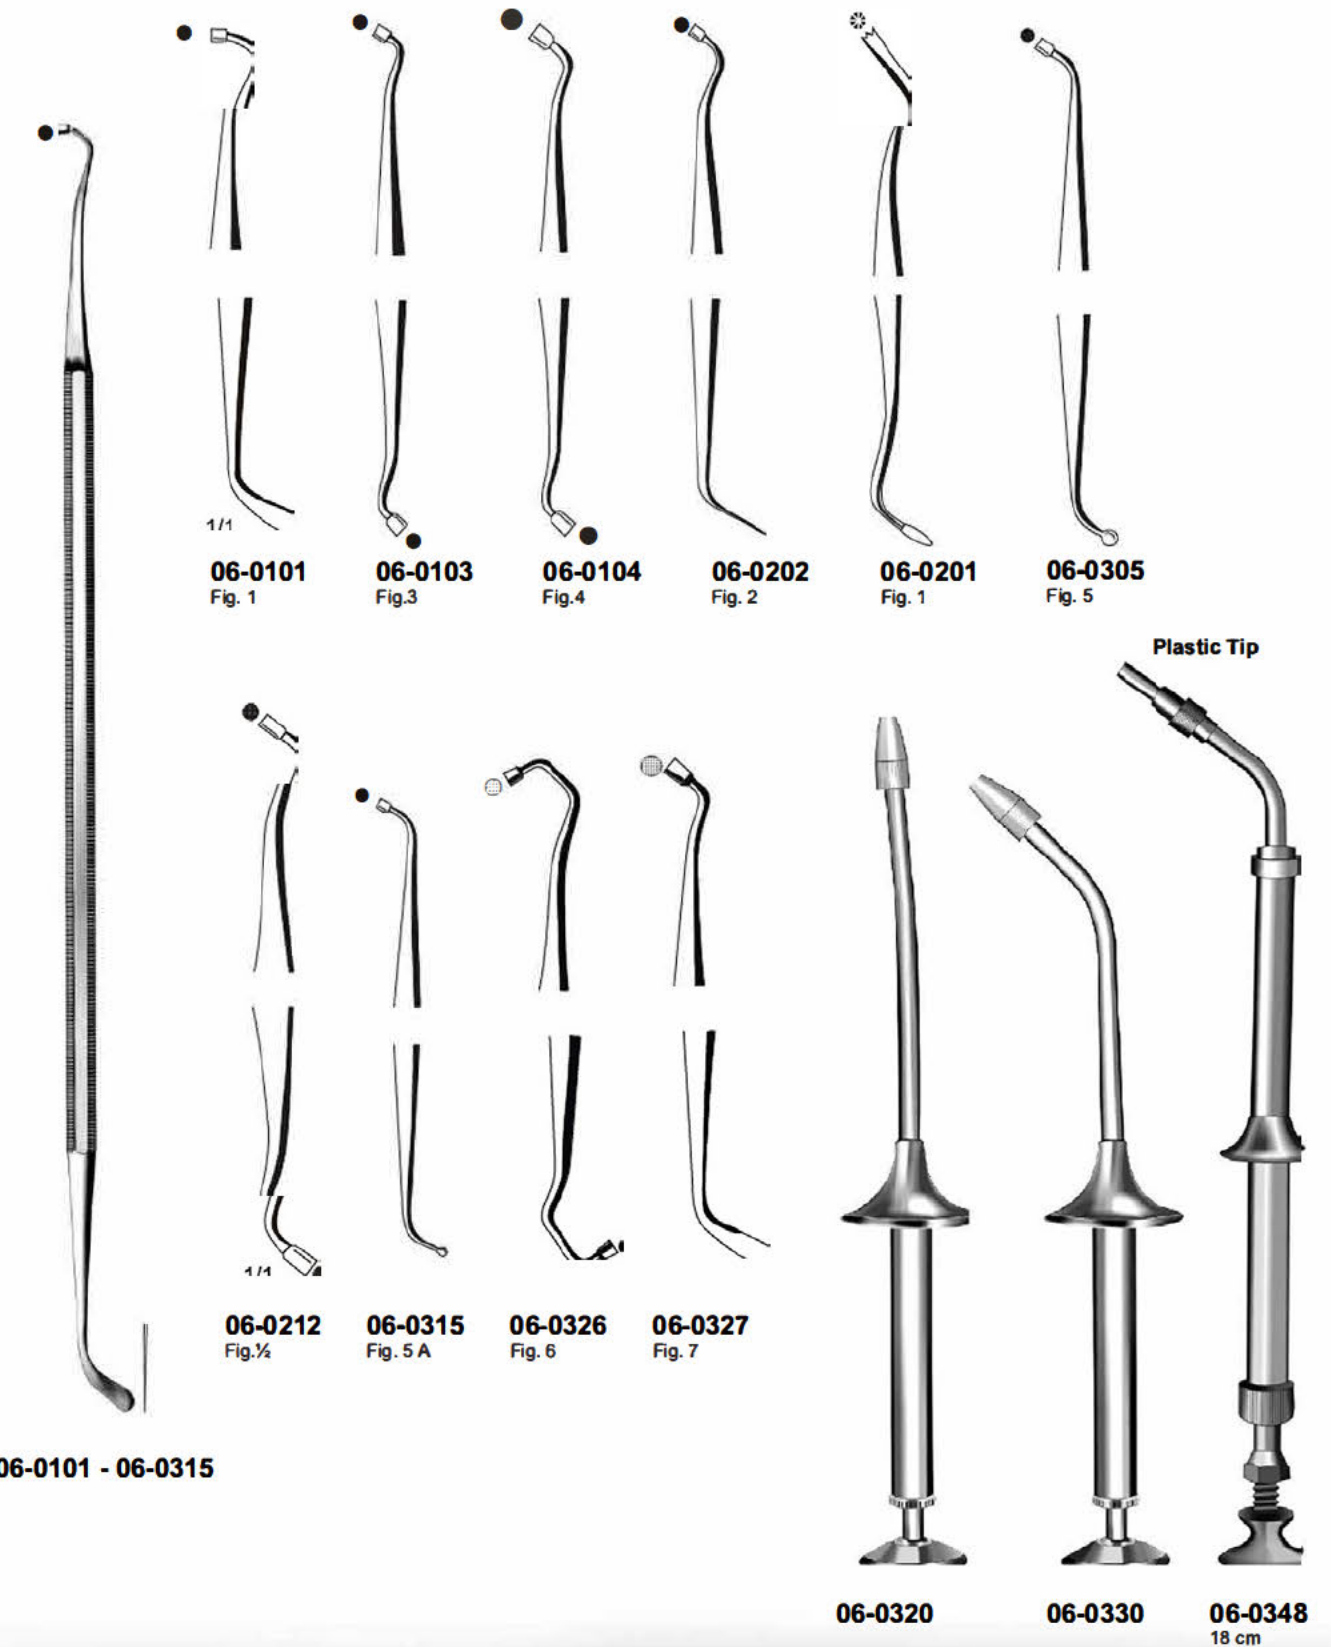

06-0101 - 06-0315