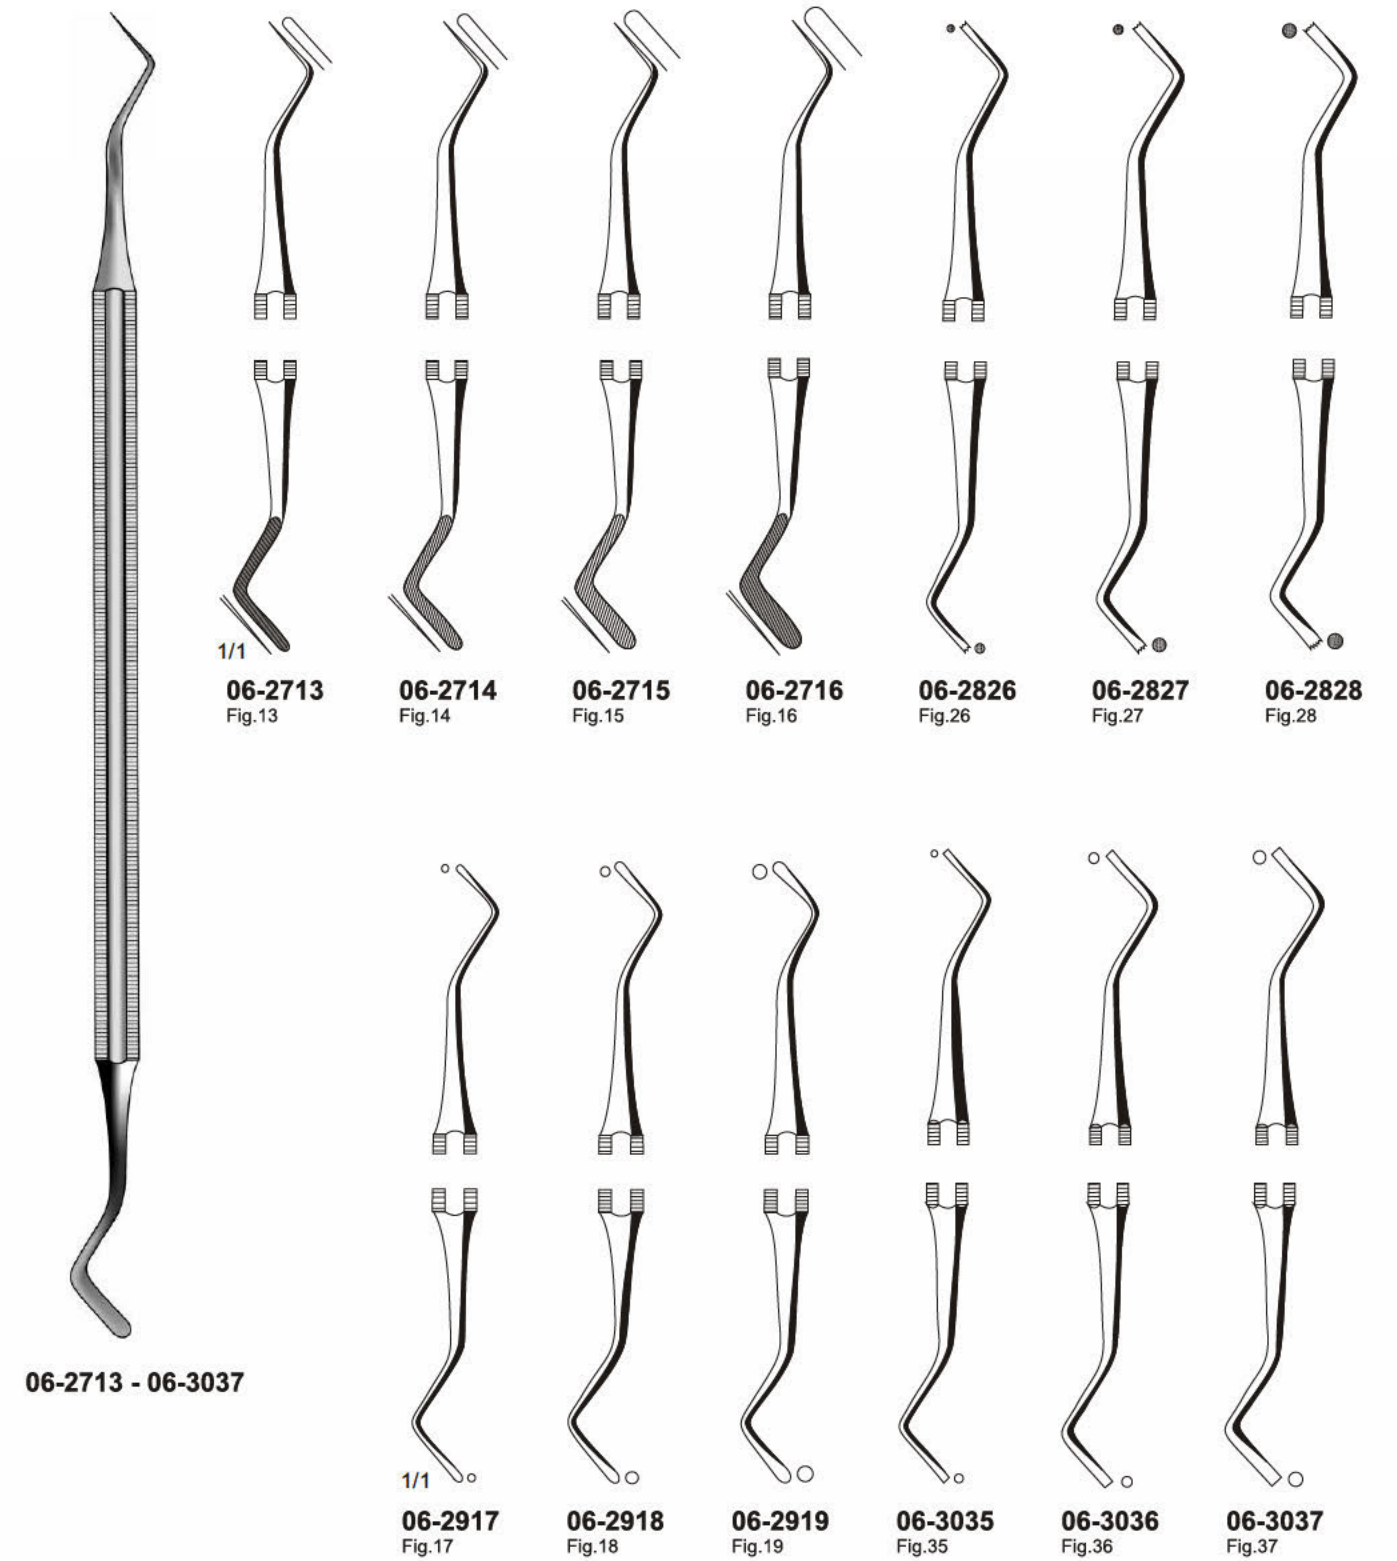

Please see page 34 for different handle styles.