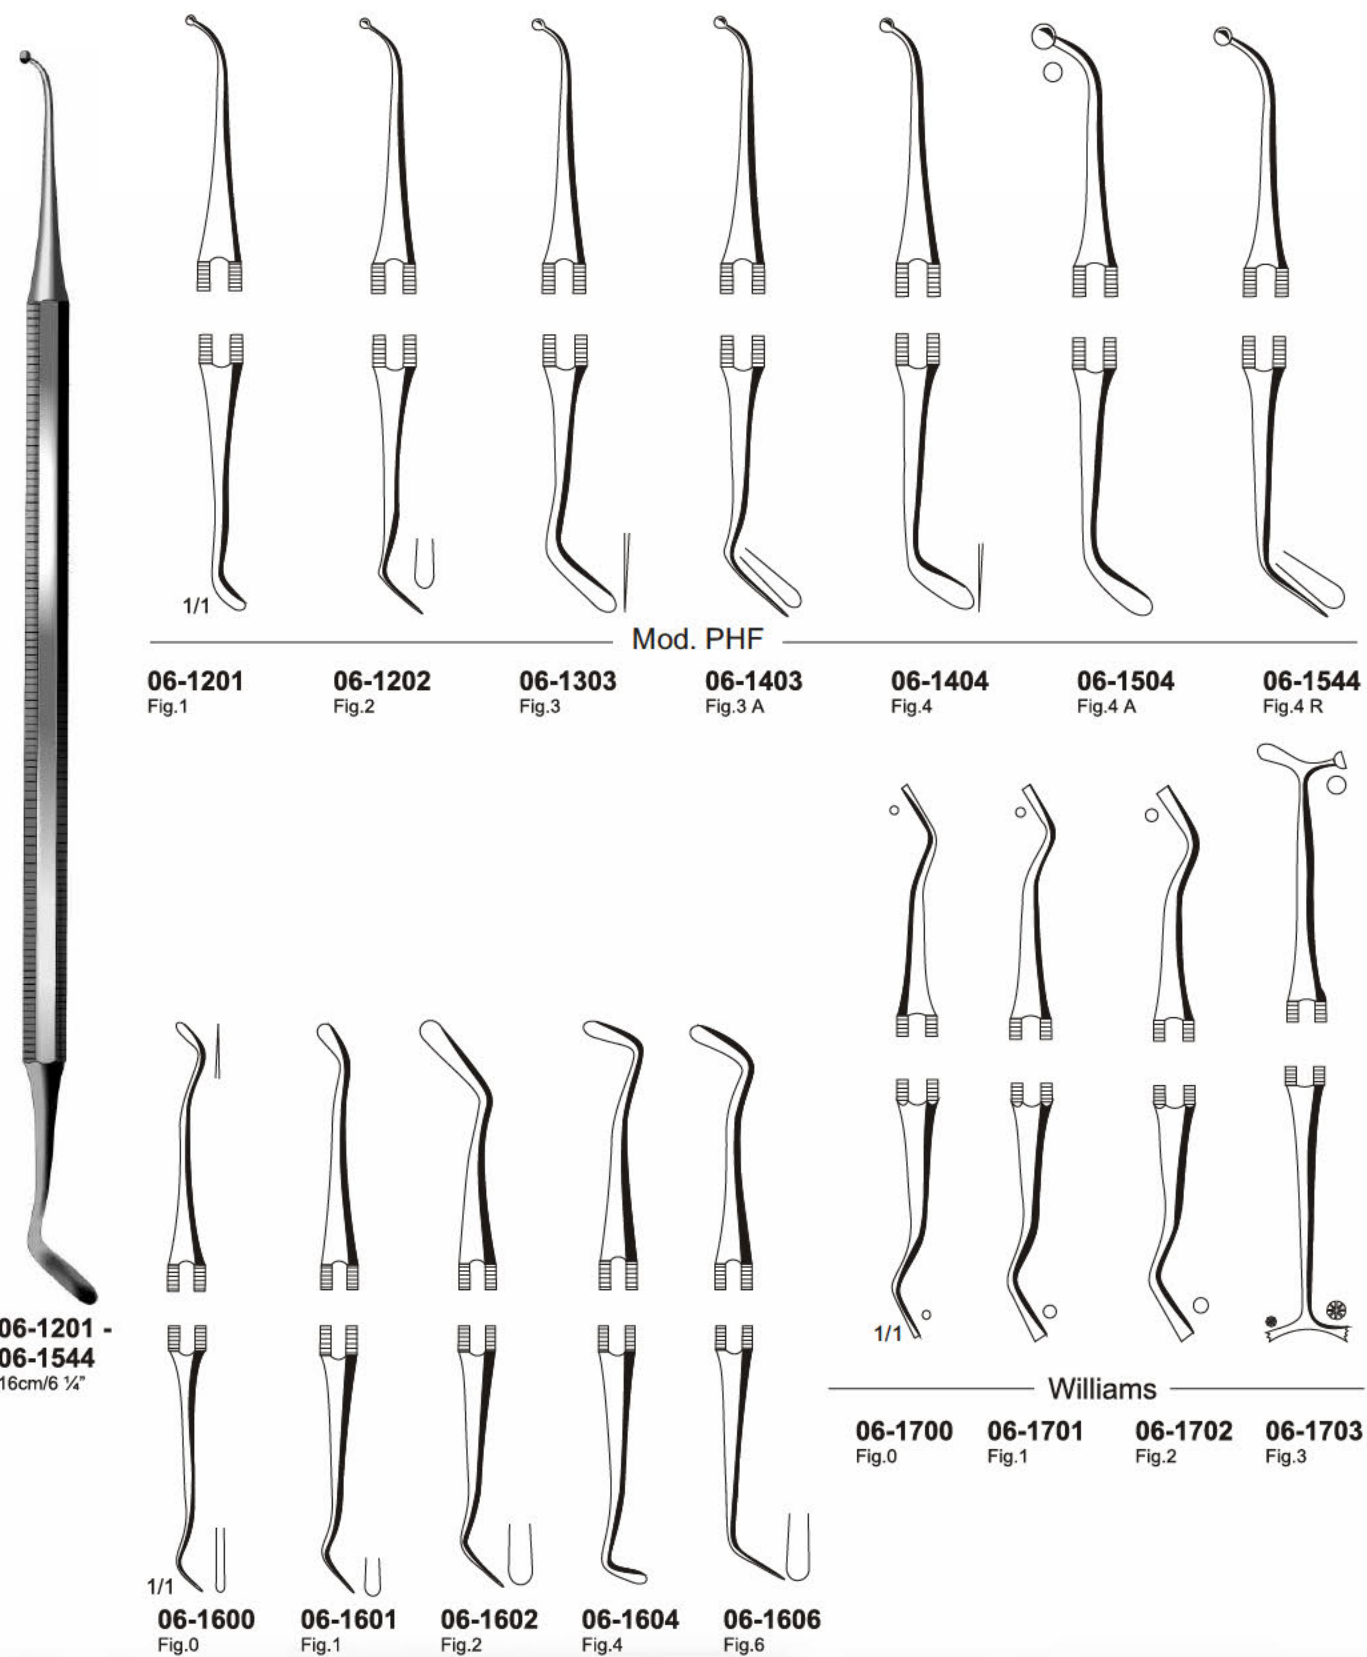

Please see page 34 for different handle styles.